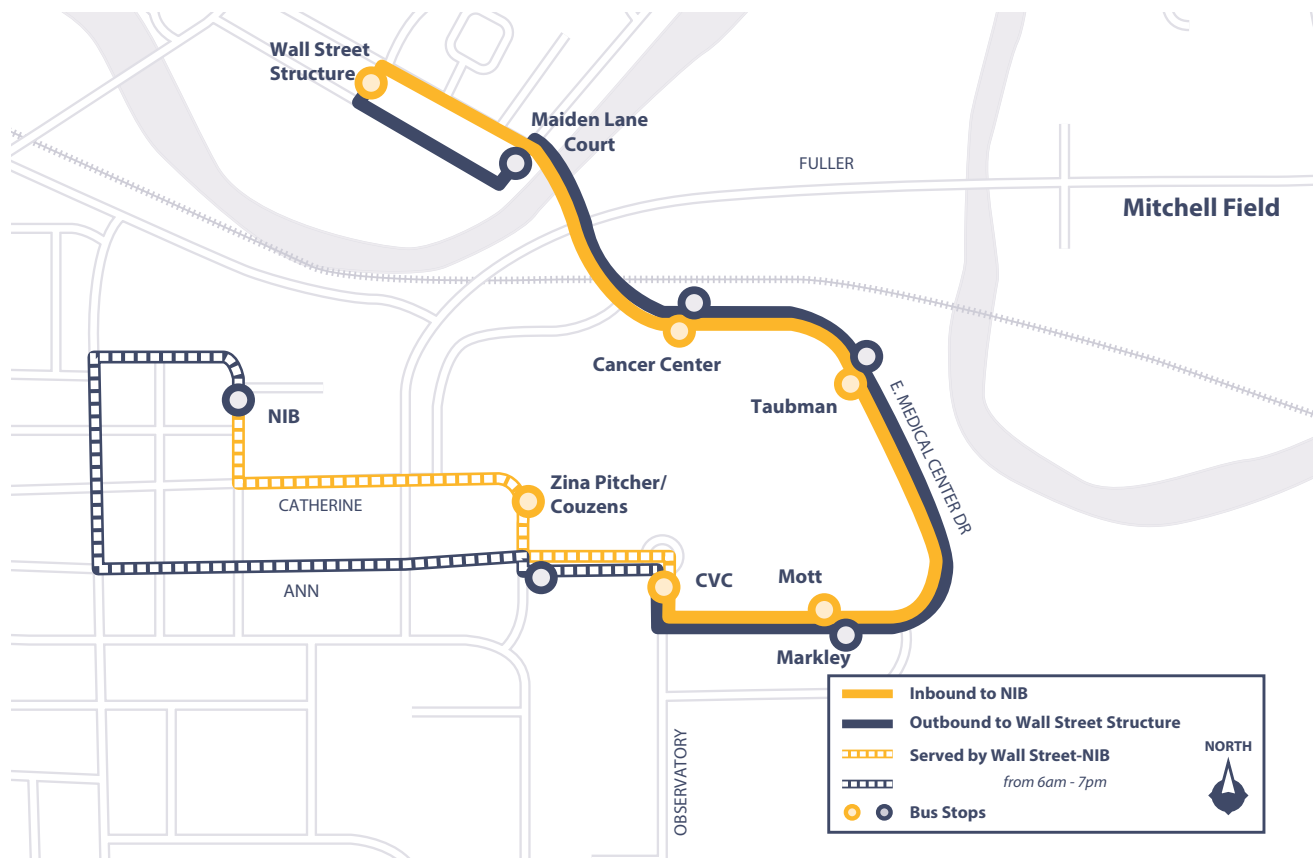

Wall Street - NIB/ Wall Street Express

MON-FRI

Monday-Friday

Wall Street Structure To Michigan Medicine	Frequency	Michigan Medicine To Wall Street Structure	Frequency
Wall St. to CVC (Express): 5:15am - 5:45am	15 minutes	CVC to Wall St. (Express): 5:10am - 5:52am	12-15 minutes
Wall St. to NIB: 6:00am - 6:50pm	11 minutes	NIB to Wall St.: 6:11am - 7:01pm	11 minutes
Wall St. to CVC (Express): 7:00pm - 9:00pm	7-8 minutes	CVC to Wall St. (Express): 7:07pm - 9:07pm	7-8 minutes
Wall St. to CVC (Express): 9:00pm - *1:00am	15 minutes	CVC to Wall St. (Express): 9:07pm - *1:07am	15 minutes

* Last trip