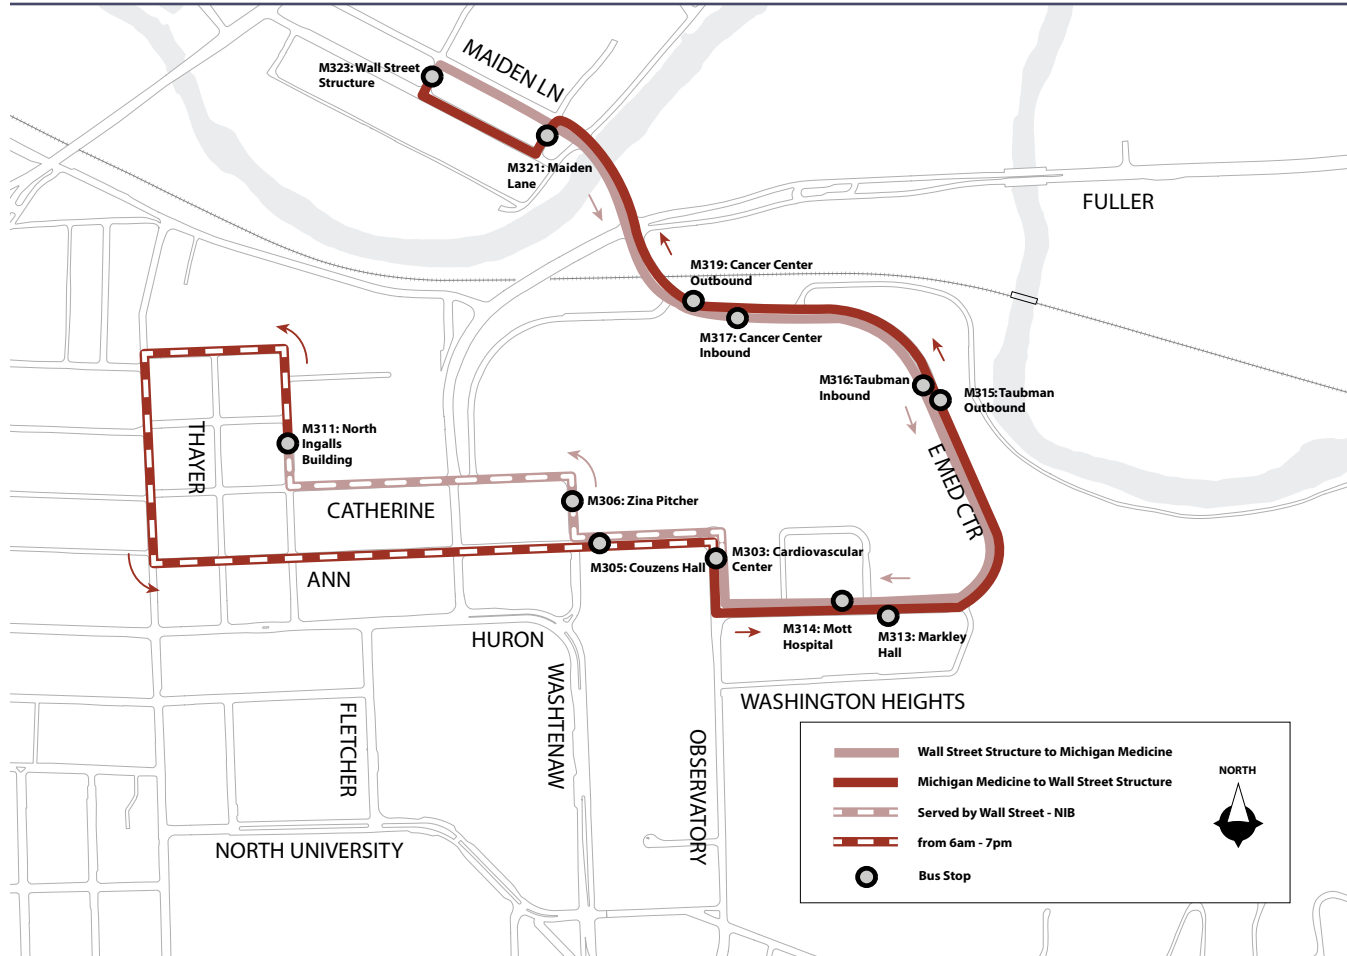

Wall Street - NIB/ Wall Street Express

MON-FRI

Monday-Friday

Wall Street Structure To Michigan Medicine	Frequency
Wall St. to CVC (Express): 5:15am - 5:45am	15 minutes
Wall St. to NIB: 6:00am - 6:50pm	11 minutes
Wall St. to CVC (Express): 7:00pm -*1:00am	15 minutes

* Last trip

Monday-Friday

Michigan Medicine To Wall Street Structure	Frequency
CVC to Wall St. (Express): 5:10am - 5:52am	12-15 minutes
NIB to Wall St.: 6:11am - 7:01pm	11 minutes
CVC to Wall St. (Express): 7:07pm -*1:07am	15 minutes

* Last trip