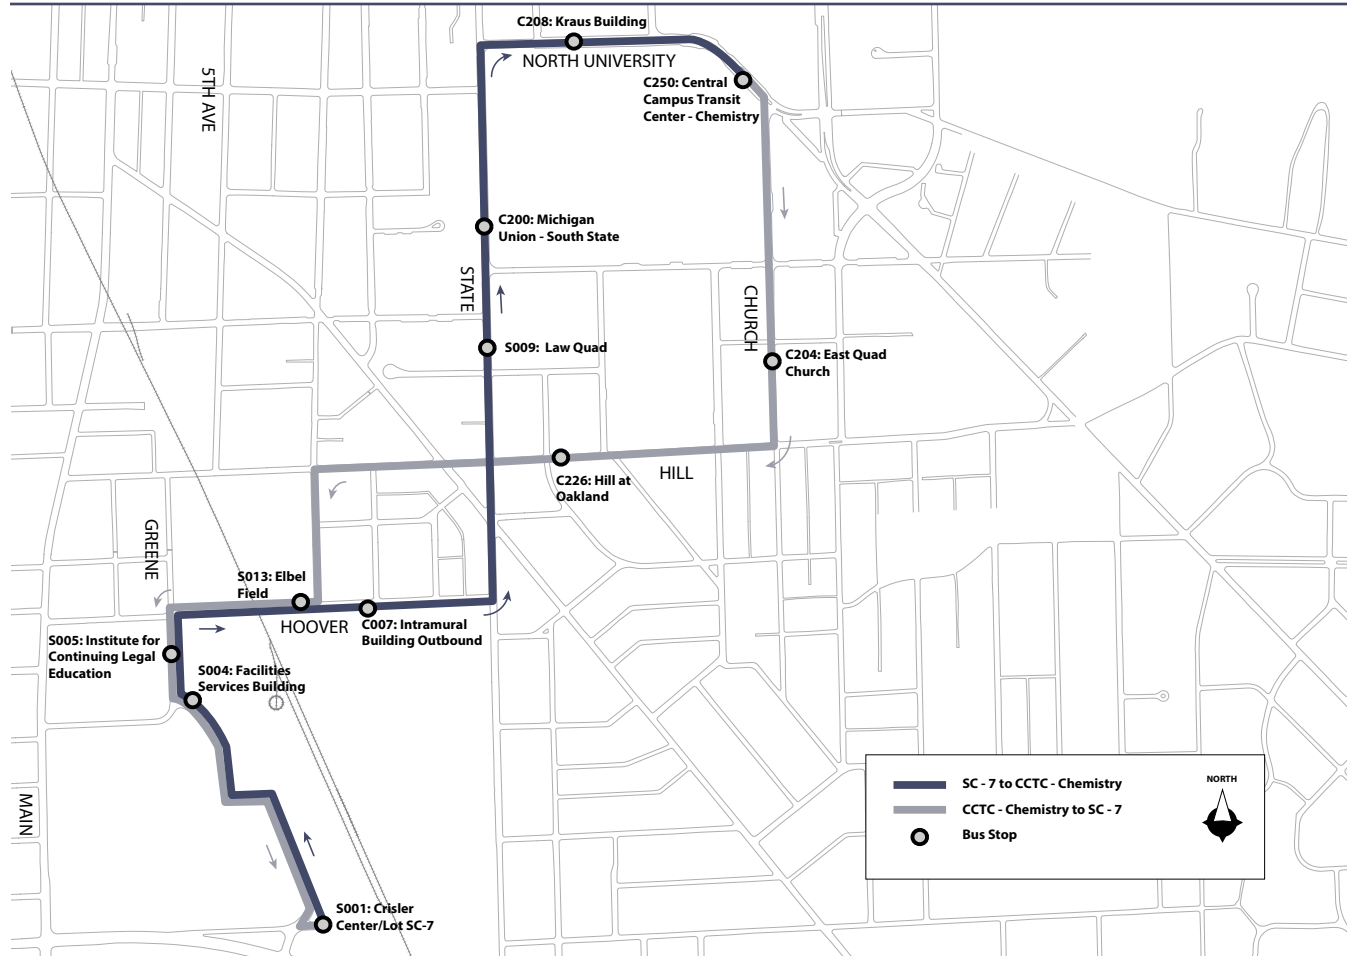

Stadium-Diag Loop

MON-FRI

Monday-Friday

SC-7 to CCTC - Chemistry	Frequency
6:00am - 8:30pm	10 minutes
8:30pm -*1:30am	15 minutes
CCTC - Chemistry to SC-7	Frequency
6:10am - 8:40pm	10 minutes
8:40pm -*1:40am	15 minutes

* Last trip