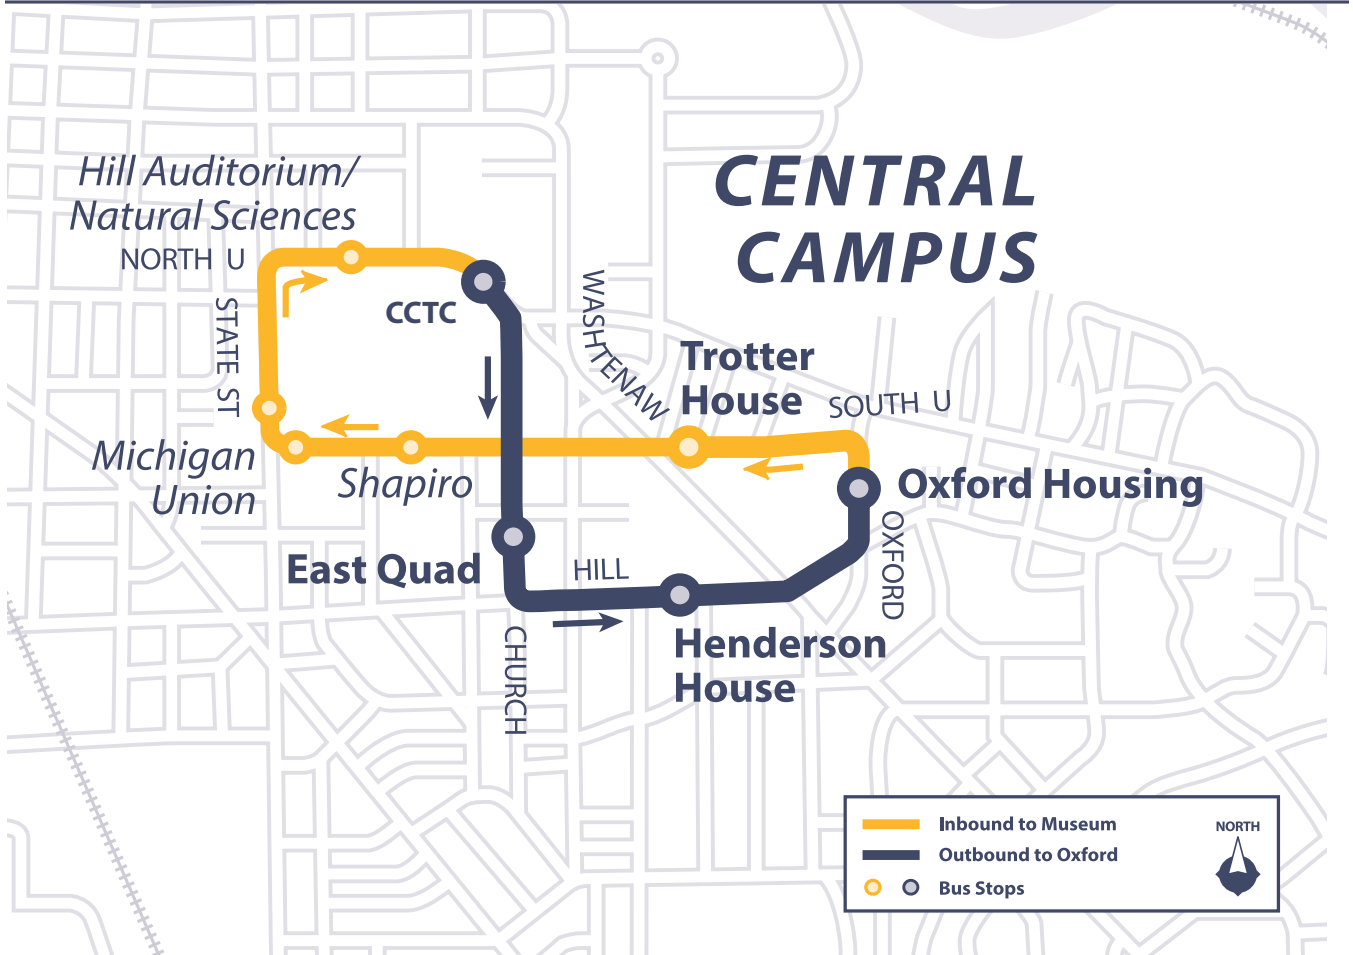

# Oxford Shuttle

EVERY DAY (FALL & WINTER)

## Monday–Friday

CCTC-1100 North U to Oxford	Frequency	Oxford to CCTC-1100 North U	Frequency
<b>7:10pm - 1:55am*</b>	<b>15 minutes</b>	<b>7:00pm - 1:45am*</b>	<b>15 minutes</b>

\*Last Trip

## Saturday–Sunday

CCTC-1100 North U to Oxford	Frequency	Oxford to CCTC-1100 North U	Frequency
<b>5:10pm - 9:55pm*</b>	<b>15 minutes</b>	<b>5:00pm - 9:45pm*</b>	<b>15 minutes</b>

\*Last Trip

Prior to 7:00pm on class days, service to Oxford is provided by the Northwood Express and Diag-to-Diag Express routes.

**Late night service gap:** No bus from Oxford at 12:30am or from CCTC at 12:40am.