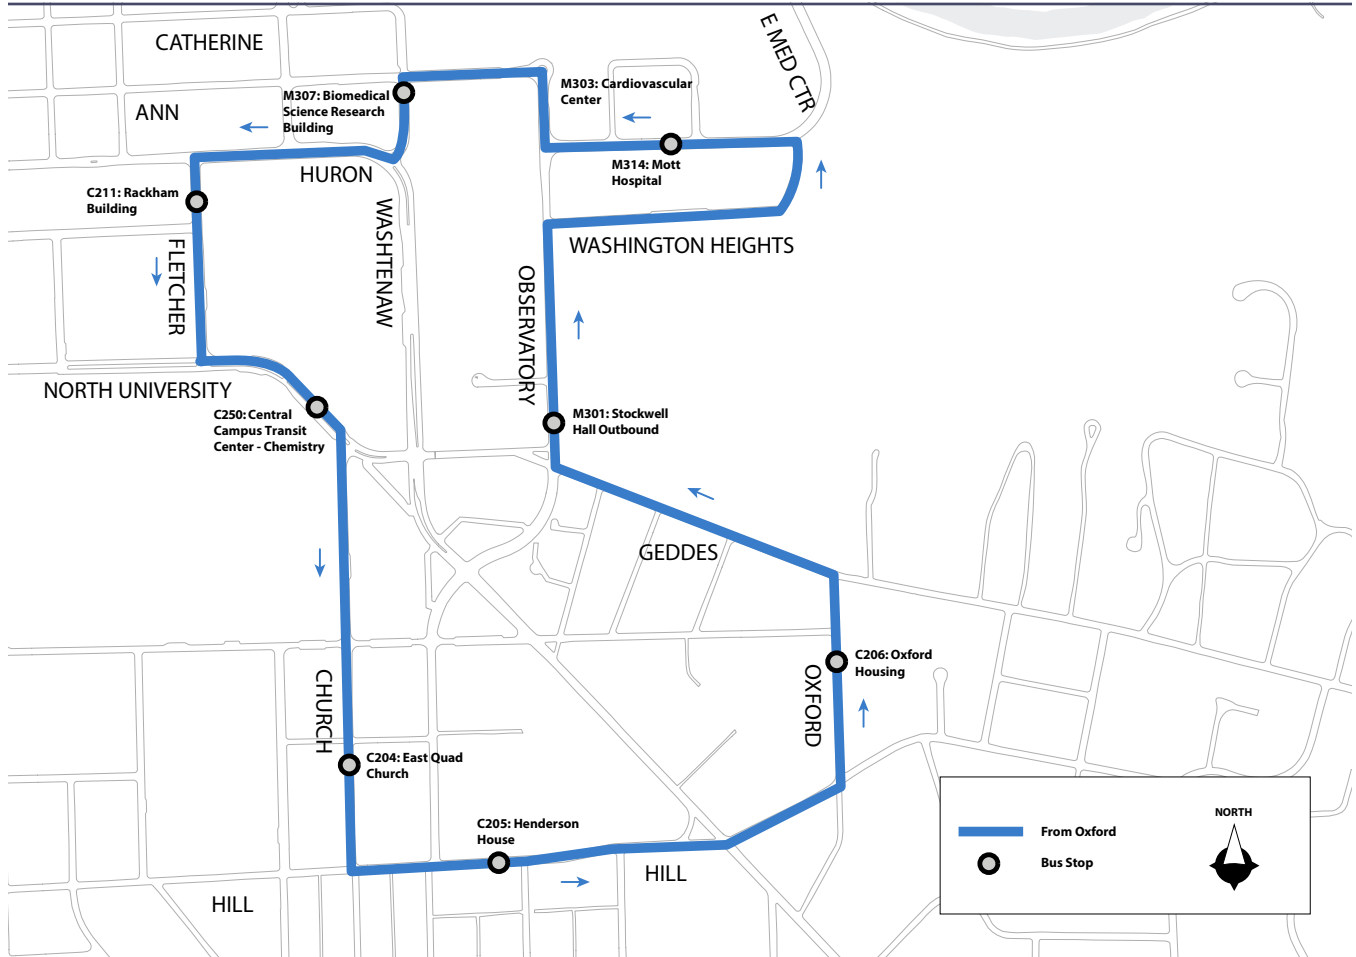

Oxford-Markley Loop

MON-FRI SPRING/SUMMER

Monday–Friday

From Oxford	Frequency
6:15am - 8:30pm	7-8 minutes
8:30pm - *1:00am	15 minutes

* Last trip

Saturday–Sunday (Fall/Winter only)

From Oxford	Frequency
5:00pm - *9:45pm	15 minutes

* Last trip