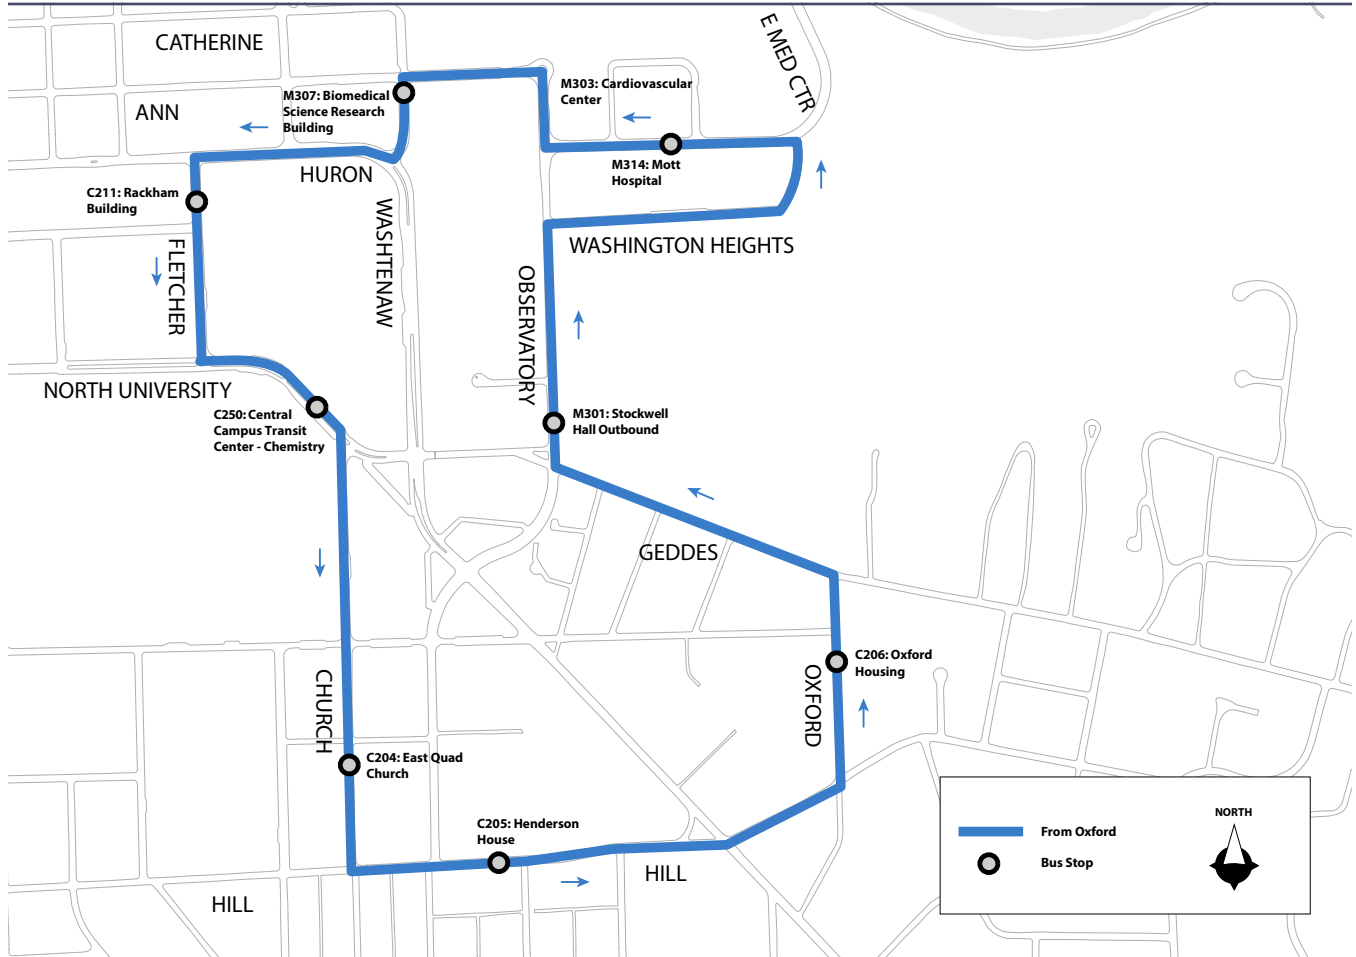

# Oxford-Markley Loop

EVERY DAY

## Monday–Friday

From Oxford	Frequency
6:15am - 8:30pm	7-8 minutes
8:30pm - *2:00am	15 minutes

\* Last trip

## Saturday–Sunday

From Oxford	Frequency
5:00pm - *9:45pm	15 minutes

\* Last trip