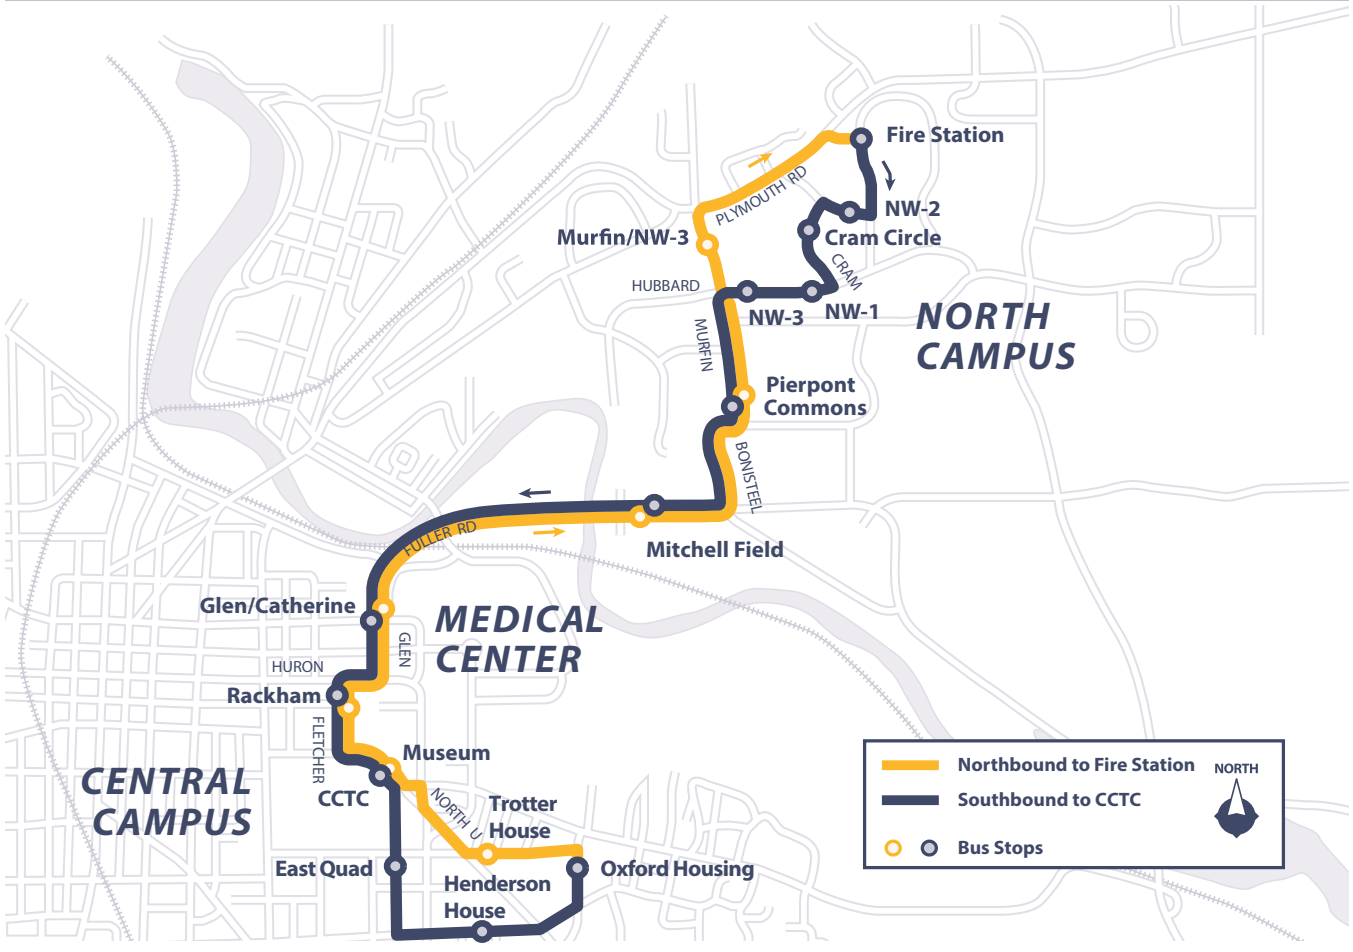

Northwood Express

MON-FRI (FALL & WINTER)
CLASS DAYS ONLY

Monday-Friday

Oxford to Firestation	Frequency	Firestation to Oxford	Frequency
7:16am - 12:46pm*	10 minutes	7:35am - 12:55pm*	10 minutes

*Last Trip

Operates on Fall and Winter class days only. Does not operate on U-M holidays, study days, during final examination periods, term breaks, or during Spring and Summer terms.

Note: Passengers may need to transfer at Pierpont Commons to continue northbound to the Fire Station.