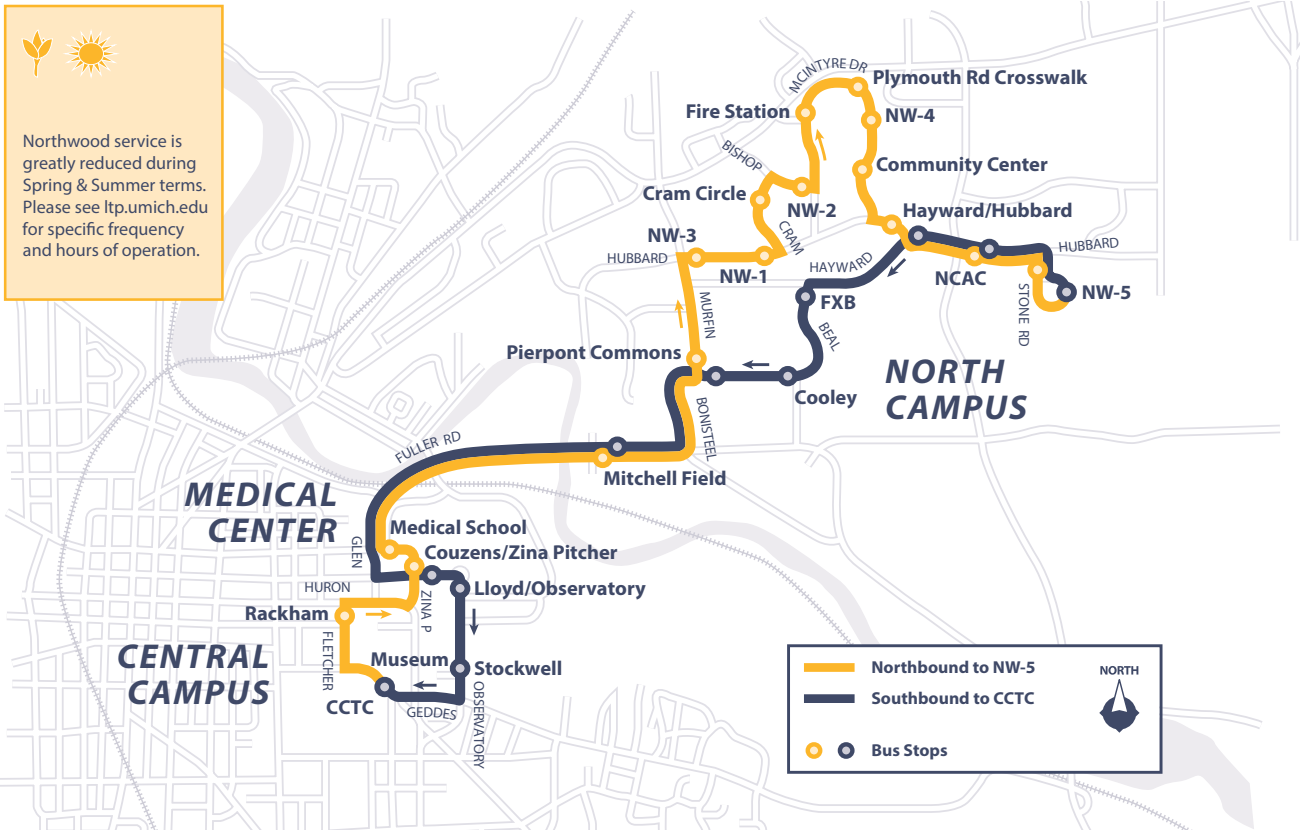

Northwood

EVERY DAY

 Northwood service is greatly reduced during Spring & Summer terms. Please see tp.umich.edu for specific frequency and hours of operation.

Monday–Friday

CCTC-Museum to Northwood V	Frequency	Northwood V to CCTC-Museum	Frequency
6:55am - 7:15am	20 minutes	6:35am - 6:55am	20 minutes
7:15am - 9:55pm*	10 minutes	6:55am - 10:15pm	10 minutes
9:55pm - 2:15am*	20 minutes	10:15pm - 2:15am*	20 minutes
Friday late nights only			
2:15am - 2:55am*	20 minutes	2:15am - 2:35am**	20 minutes

Saturday-Sunday

CCTC-Museum to Northwood V	Frequency	Northwood V to CCTC-Museum	Frequency
8:35am - 2:15am*	20 minutes	8:35am - 2:15am*	20 minutes
Saturday late nights only			
2:15am - 2:55am*	20 minutes	2:15am - 2:35am*	20 minutes

* Last trip