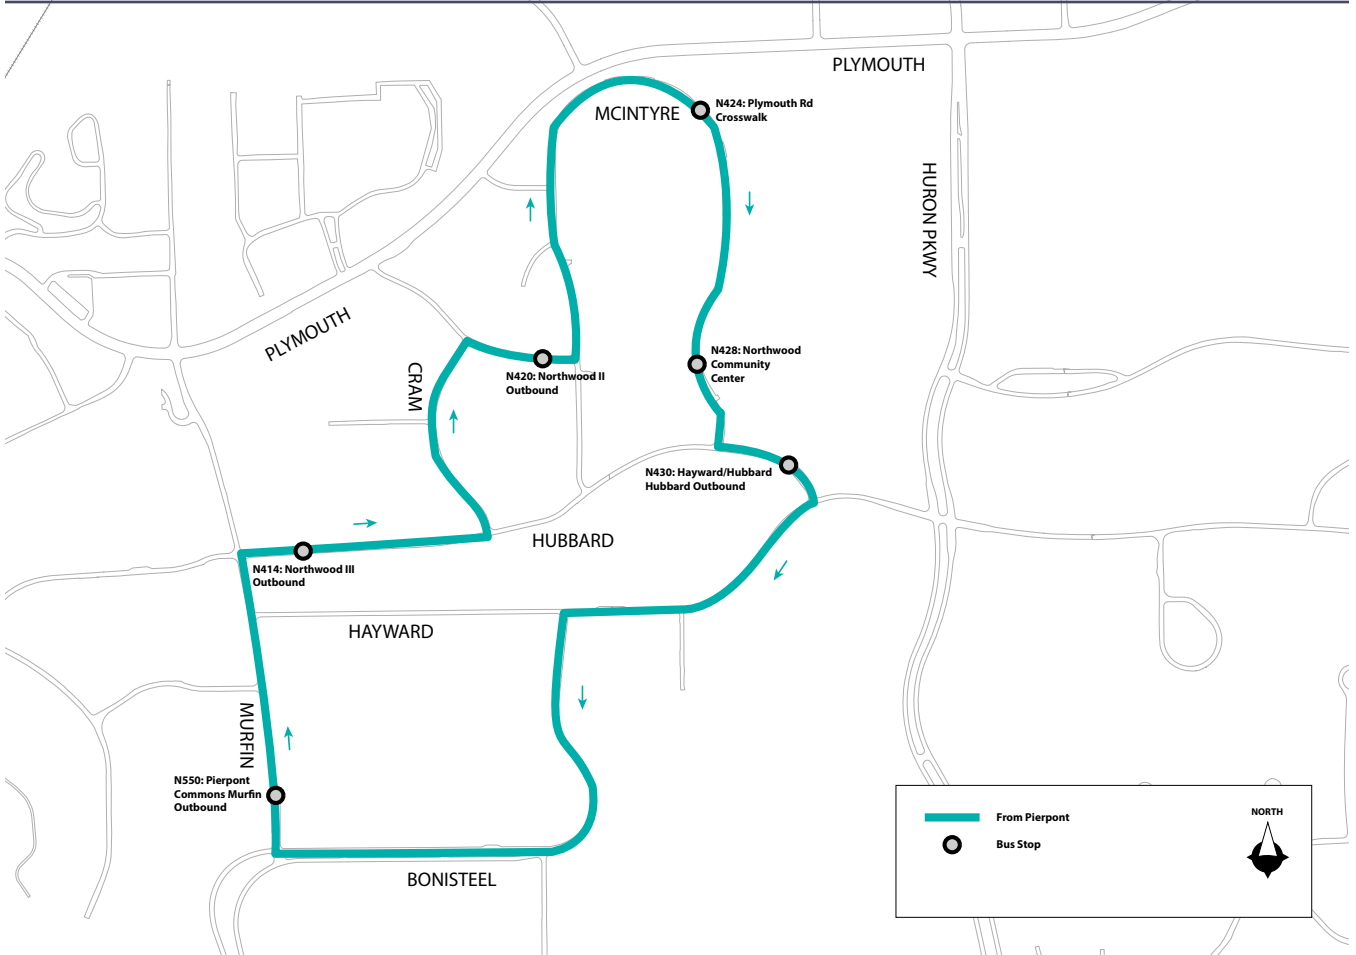

Northwood Loop

EVERY DAY

Monday–Friday

From Pierpont	Frequency
7:15am - *1:00am	15 minutes

Saturday–Sunday

From Pierpont	Frequency
8:00am - *1:00am	15 minutes

* Last trip

* Last trip