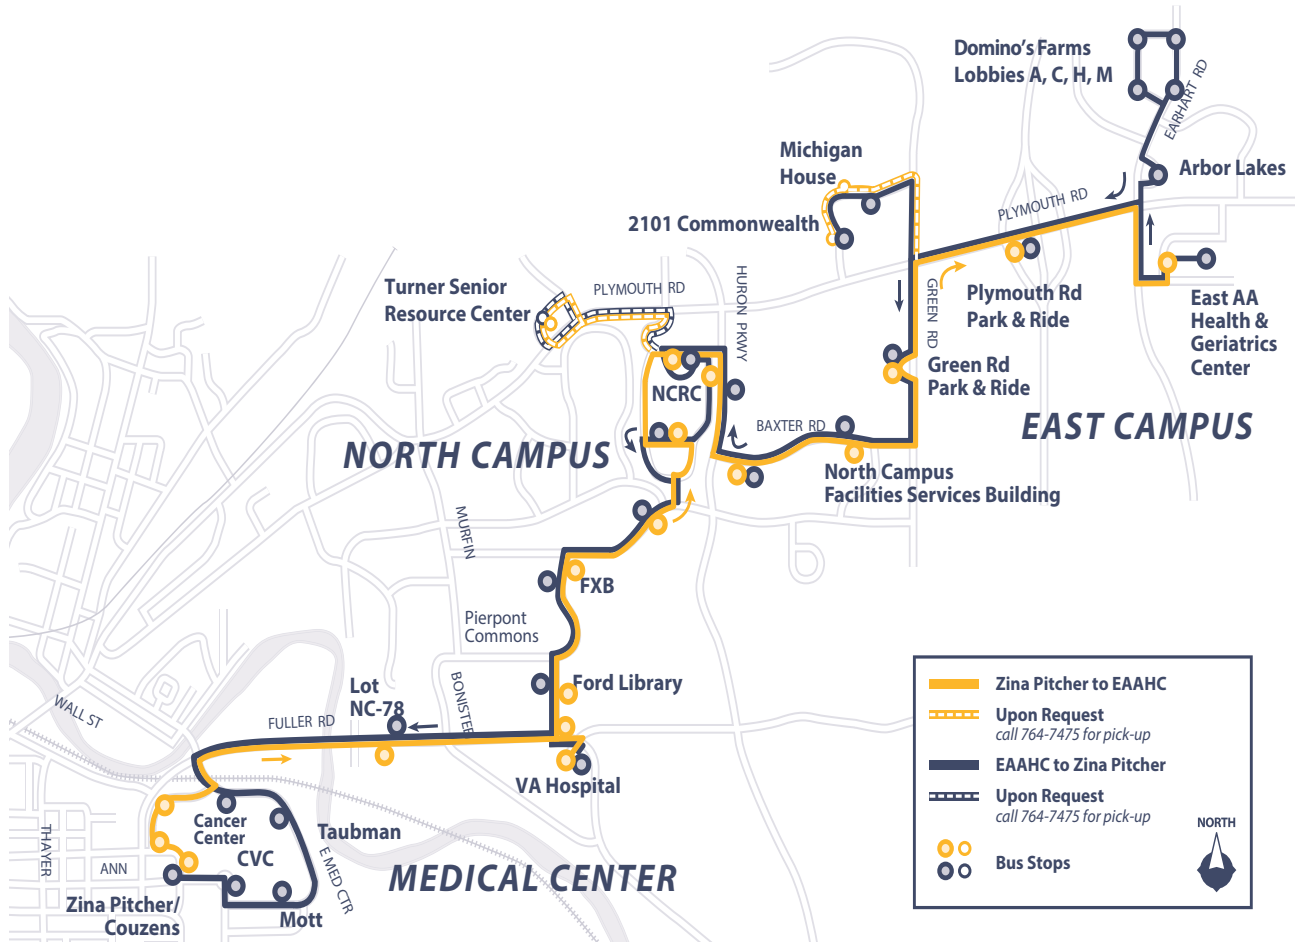

North-East Shuttle

MON-FRI

Monday–Friday

		Plymouth Rd Park & Ride to Zina Pitcher	Frequency
		6:15am - 7:15am	15 minutes
Zina Pitcher to EAAHC	Frequency	EAAHC to Zina Pitcher	
6:45am - 8:00pm*	15 minutes	7:15am - 7:15pm*	15 minutes
VA to EAAHC		VA to Zina Pitcher	
6:50am - 7:50pm*	30 minutes	6:50am - 7:50pm*	30 minutes

Service is provided every 30 minutes to the VA hospital with departures at :20 and :50 past the hour in each direction. Check the destination sign on the bus prior to boarding. Use the stop at Ford Library or Biomedical Engineering Building for service to the VA on bus trips that do not serve the VA directly.

* Last trip