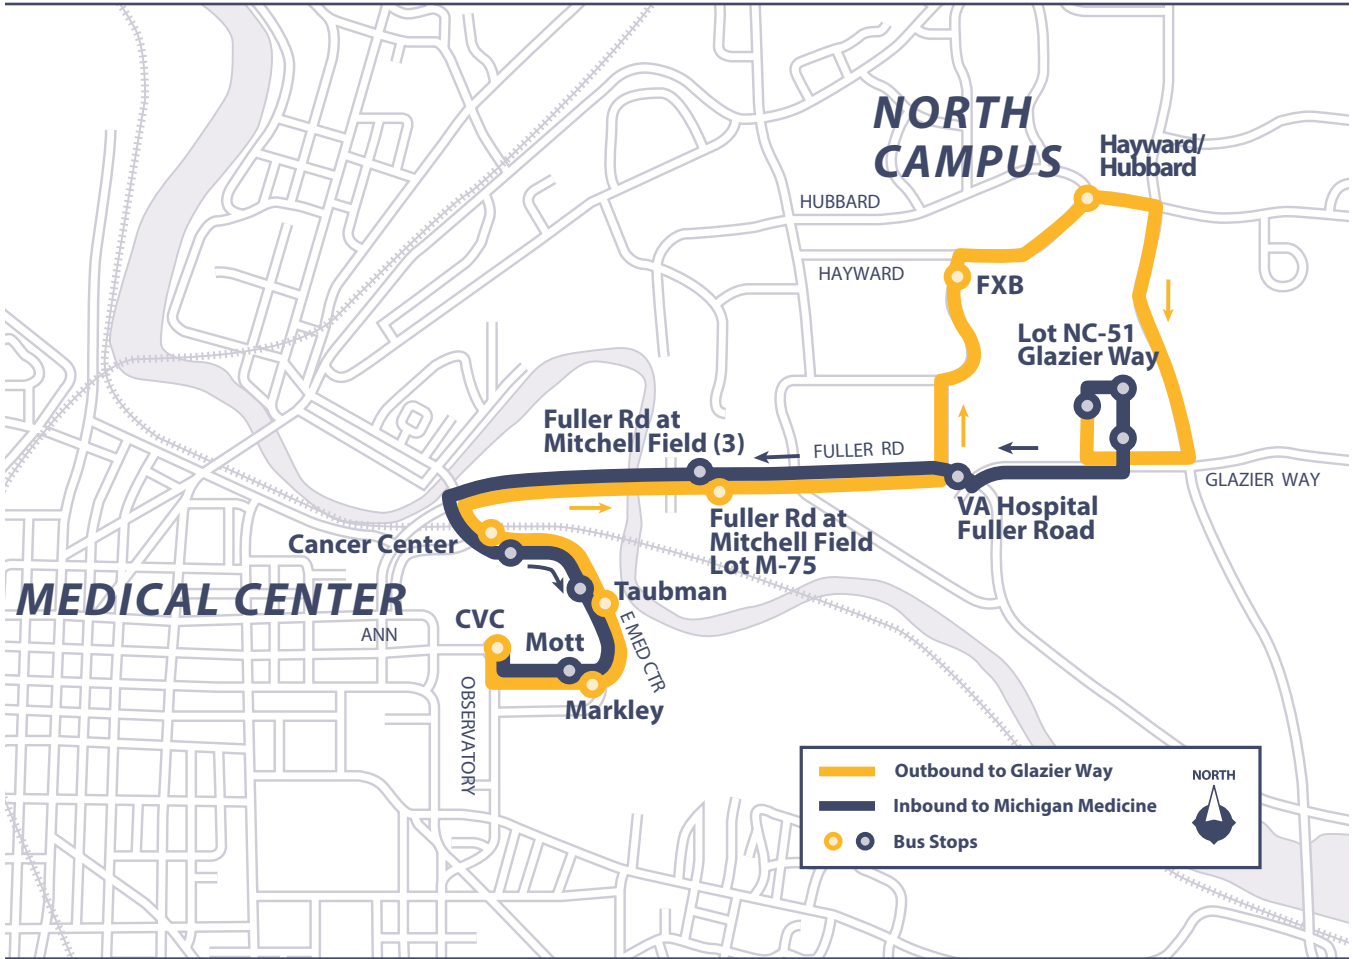

Med Express

MON-FRI

Monday-Friday

Glazier Way to CVC	Frequency	CVC to Glazier Way	Frequency
5:20am - 5:40am	10 minutes	6:35am - 7:35am	10 minutes
5:45am - 7:25am	10 minutes	7:40am - 9:00am	10 minutes
7:30am - 8:50am	10 minutes	9:00am - 2:30pm	30 minutes
8:50am - 2:20pm	30 minutes	2:30pm - 7:30pm*	10 minutes
2:20pm - 7:20pm*	10 minutes		

Additional service from Michigan Medicine to North Campus provided by Commuter North.

* Last trip