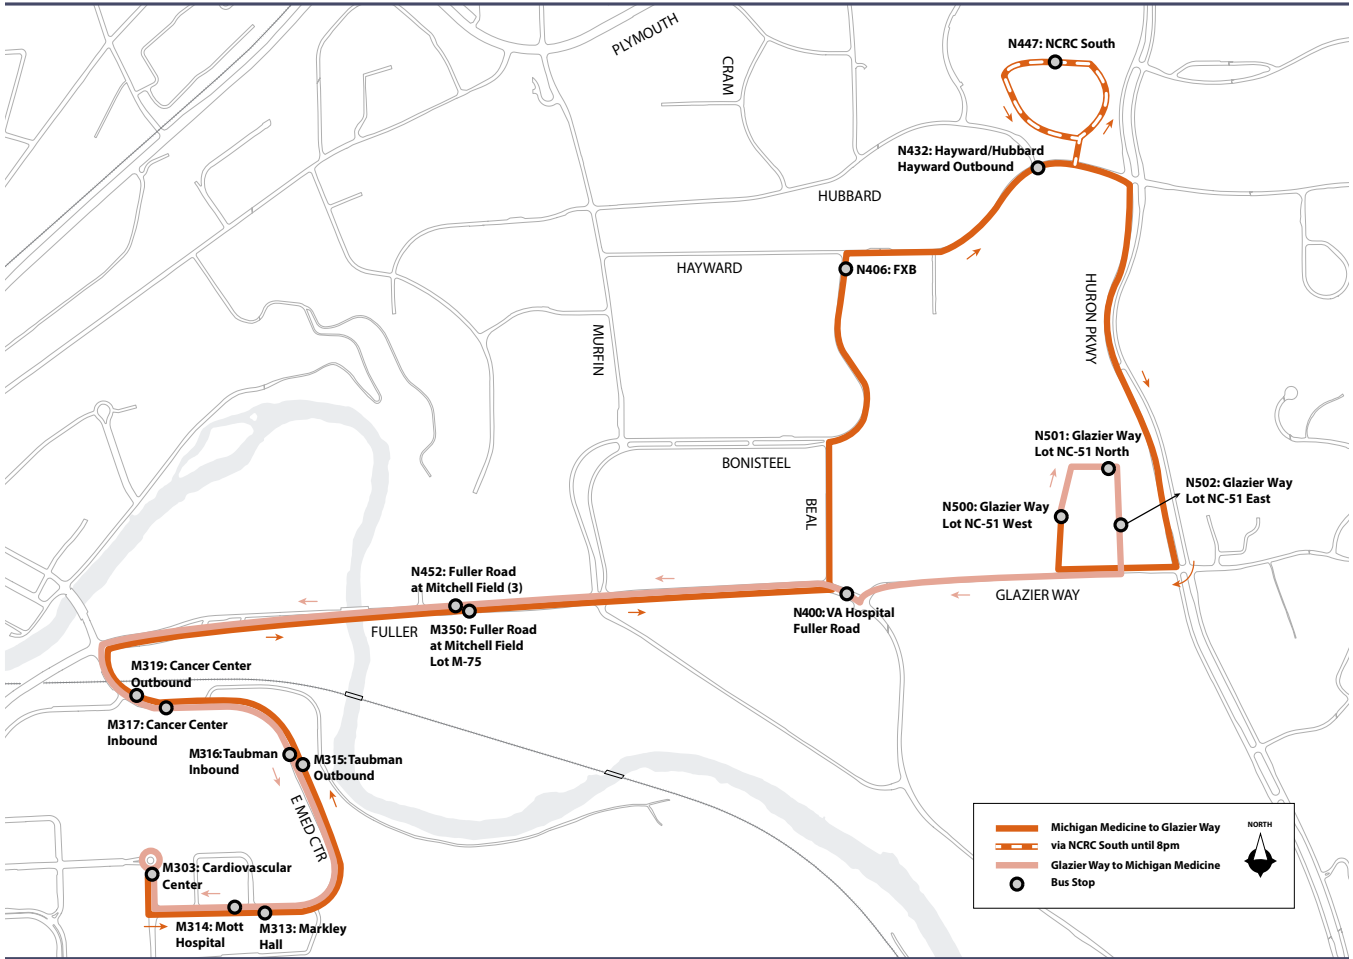

Med Express

MON-FRI

Monday-Friday

Glazier Way to Michigan Medicine	Frequency
5:20am - 9:00am	7 minutes
9:00am - 2:30pm	10 minutes
2:30pm - 7:45pm	7 minutes
7:45pm -*1:00am	15 minutes

* Last trip

Monday-Friday

Michigan Medicine to Glazier Way	Frequency
5:30am - 9:10am	7 minutes
9:10am - 2:40pm	10 minutes
2:40pm - 7:55pm	7 minutes
7:55pm -*1:10am	15 minutes

* Last trip