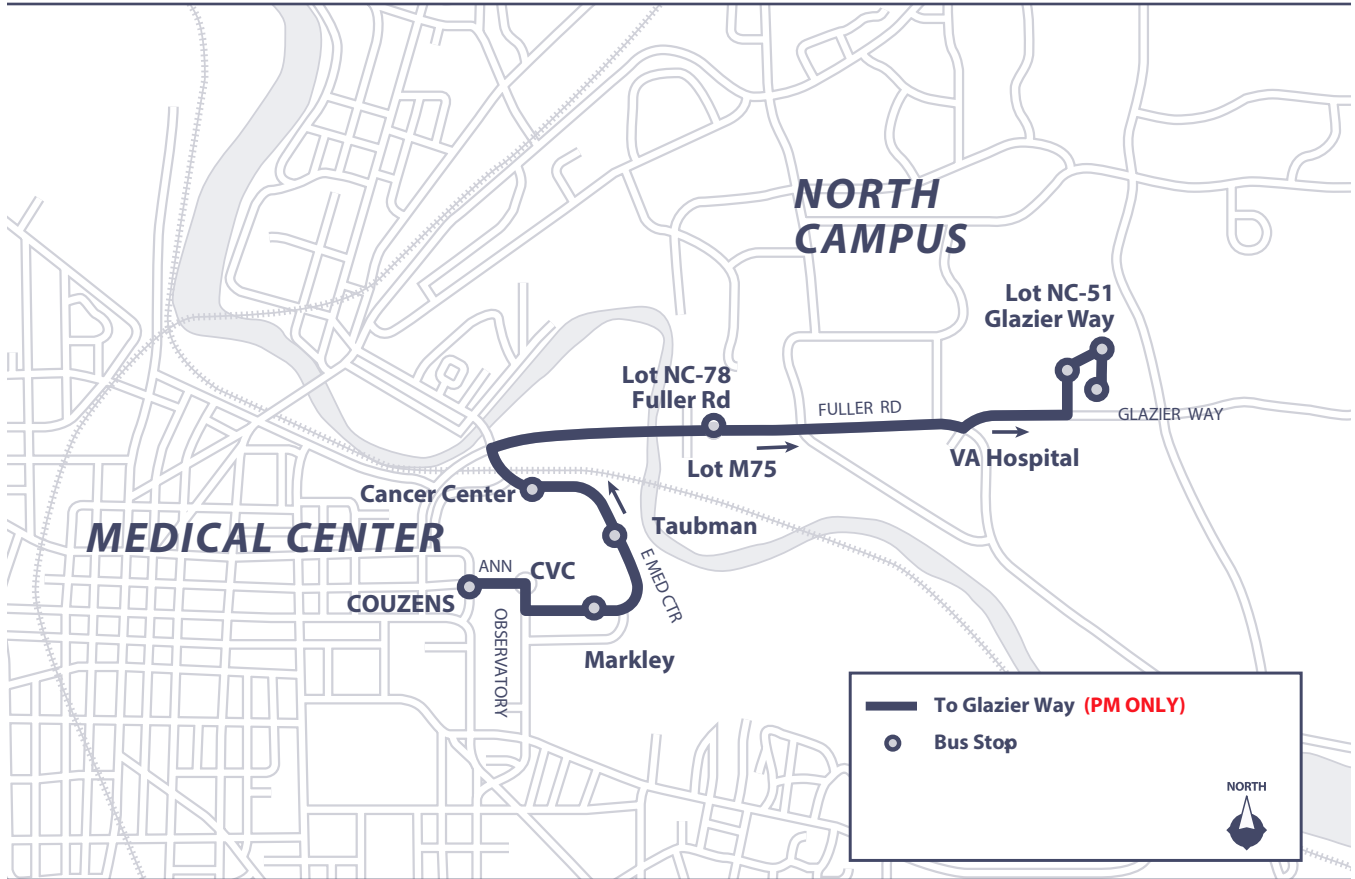

# Glazier Express (PM)

MON-FRI  
YEAR-ROUND

**Monday-Friday**  
**OUTBOUND to Glazier Way (PM ONLY)**

Note: PM service only goes from the Medical Center to Glazier Way.

**Couzens**

3:05 PM
3:25 PM
3:45 PM
4:05 PM
4:25 PM
4:45 PM
5:05 PM
5:25 PM
5:45 PM
6:05 PM
6:25 PM
6:45 PM
7:05 PM
7:25 PM