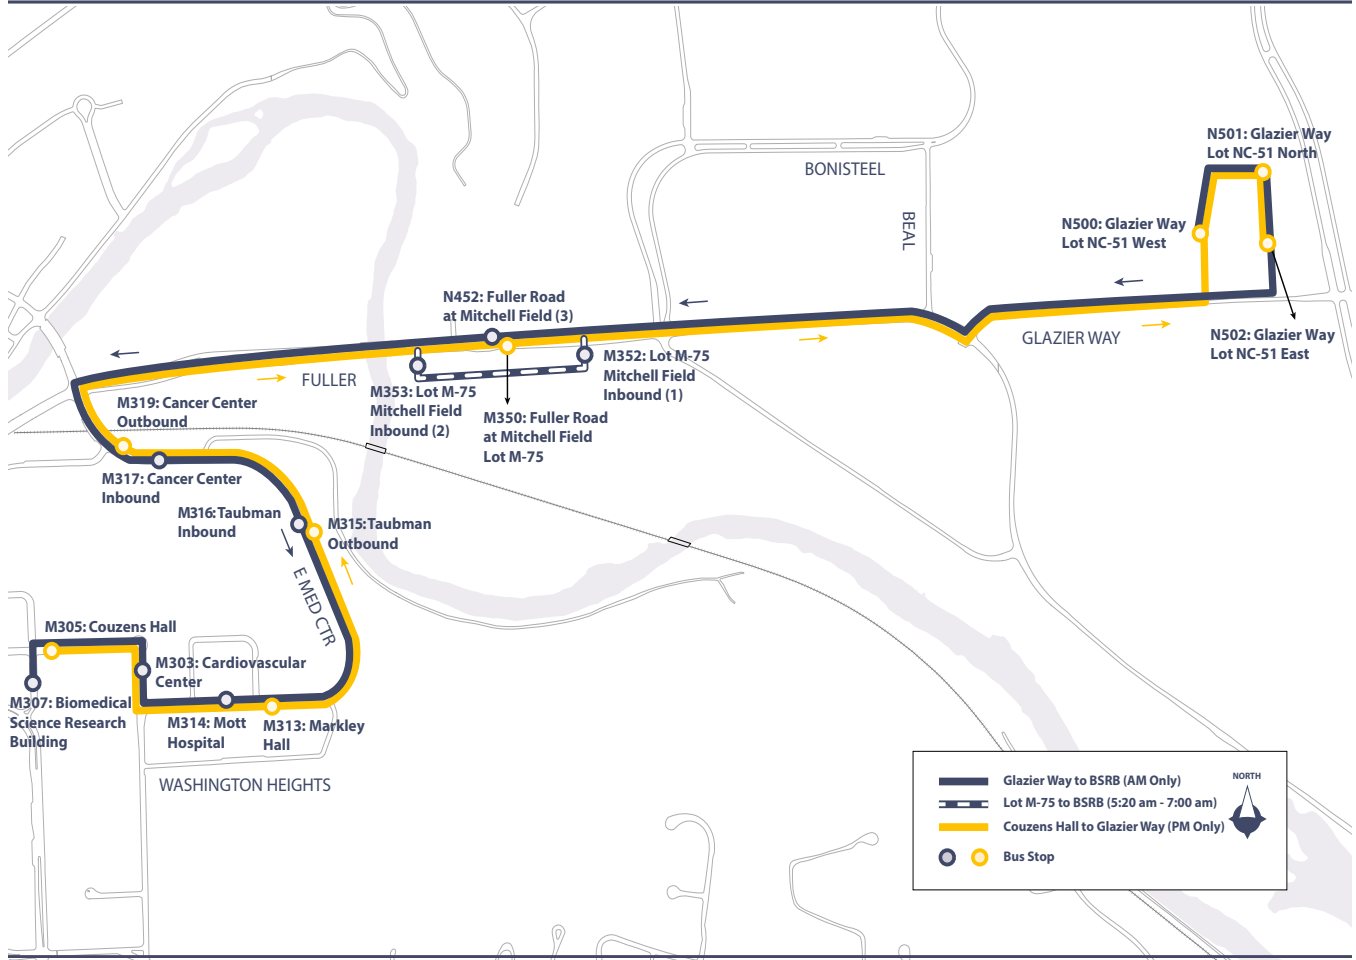

Glazier Express*

MON-FRI

Monday-Friday

Lot M75 to BSRB (AM only)	Frequency	To Glazier Way (PM only)	Frequency
5:20am - 5:30am	10 minutes	2:55pm - 7:40pm	7-8 minutes
5:30am - 7:00am*	5 minutes	7:50pm*	
Glazier Way to BSRB (AM only)			
7:07am - 9:59am*	7-8 minutes		

* Contracted service provider, does not appear in Magic Bus.

* Last trip