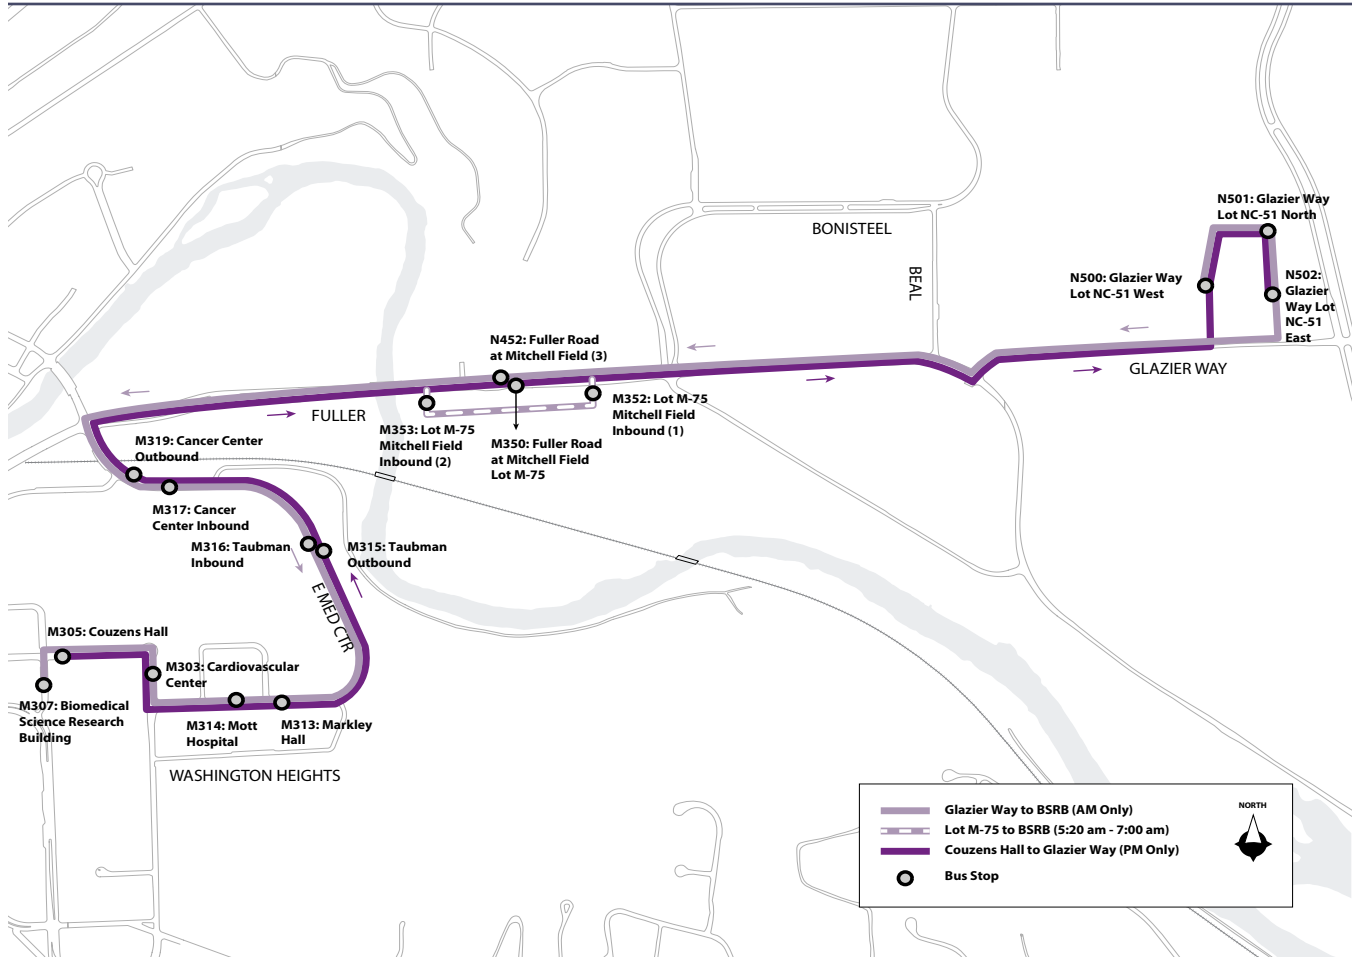

Glazier Express*

MON-FRI

Monday-Friday

Lot M75 - BSRB	Frequency
5:20am - *7:00am	5-10 minutes
Glazier Way to BSRB	Frequency
5:37am - 6:57am	20 minutes
6:57am - *9:57am	5-10 minutes
Couzens to Glazier Way	Frequency
2:55pm - *7:50pm	5-10 minutes

** Contracted service provider, does not appear in Magic Bus.*

* Last trip