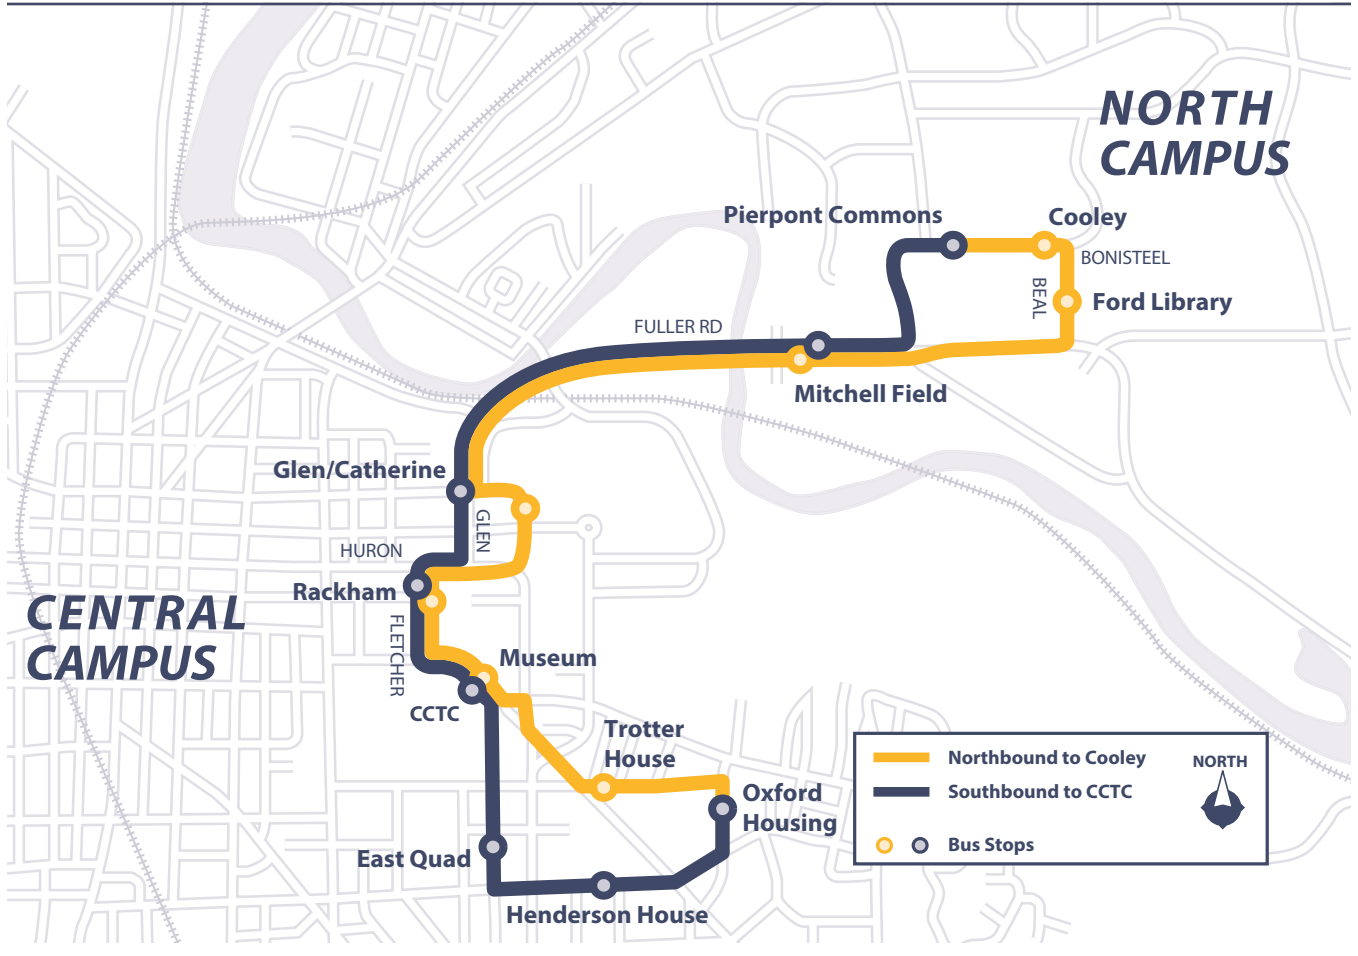

# Diag-to-Diag Express

MON - FRI (FALL & WINTER)  
CLASS DAYS ONLY

## Monday-Friday

Oxford to Cooley	Frequency	Cooley to Oxford	Frequency
12:56pm - 6:48pm*	11 minutes	1:10pm - 7:12pm*	11 minutes

\* Last Trip

Operates on Fall and Winter class days only. Does not operate on U-M holidays, study days, during final examination periods, term breaks, or during Spring and Summer terms.