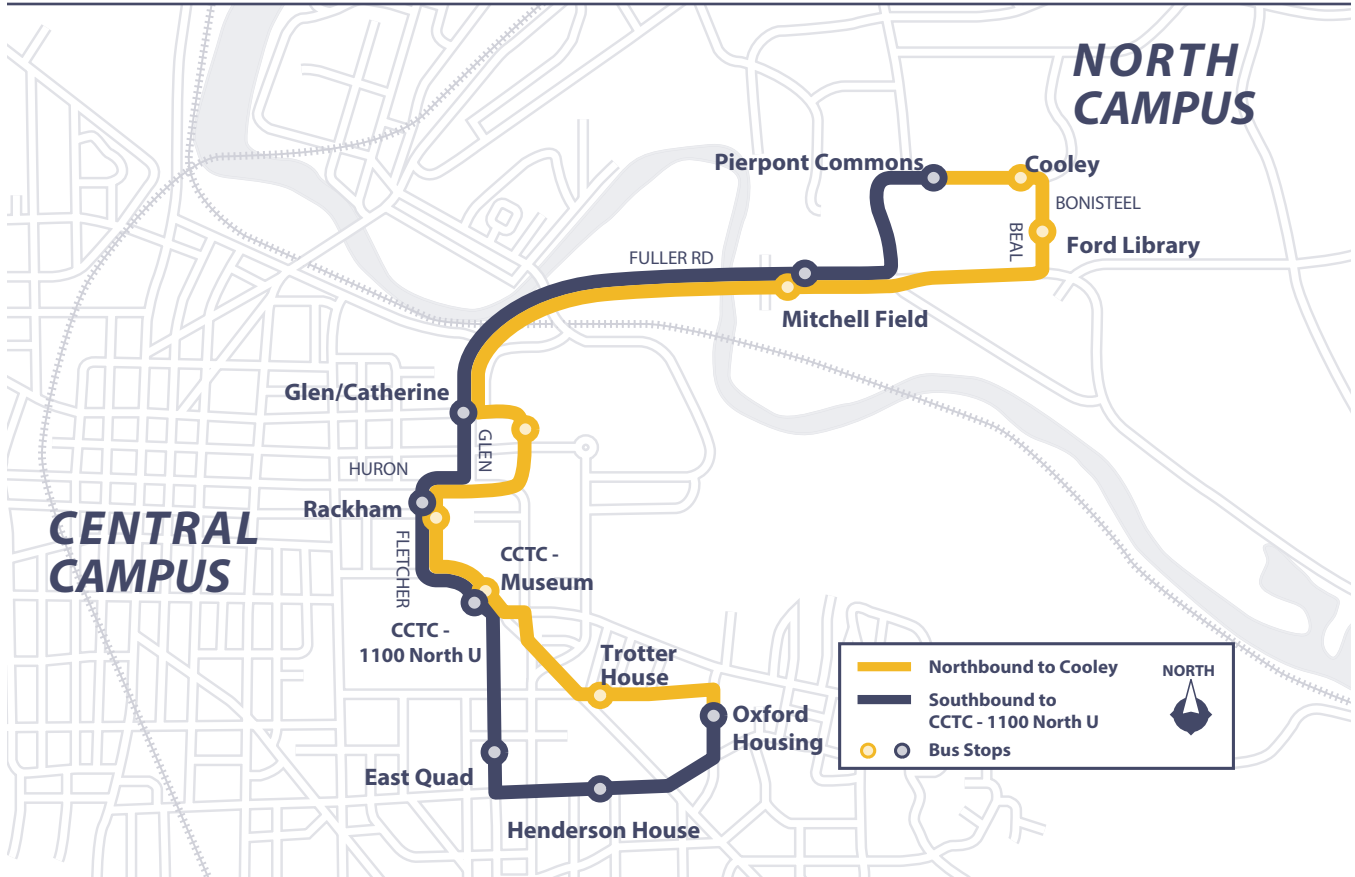

# Diag-to-Diag Express

EVERY DAY  
FALL & WINTER TERMS

CLASS  
DAYS  
only

## Monday–Friday NORTH to Cooley

Oxford	CCTC-Museum	Cooley	CCTC-1100 North U	Arrive Oxford
12:56pm	1:00pm	1:10pm	1:20pm	1:29pm
1:07pm	1:11pm	1:21pm	1:31pm	1:40pm
1:18pm	1:22pm	1:32pm	1:42pm	1:51pm
then continuing every <b>11 minutes</b> until...				
6:48pm	6:52pm	7:02pm	7:12pm	7:21pm

## Monday–Friday SOUTH to CCTC

*Operates on Fall and Winter class days ONLY — Does not operate on U-M holidays, study days, during final examination periods, term breaks, or during Spring and Summer terms.*