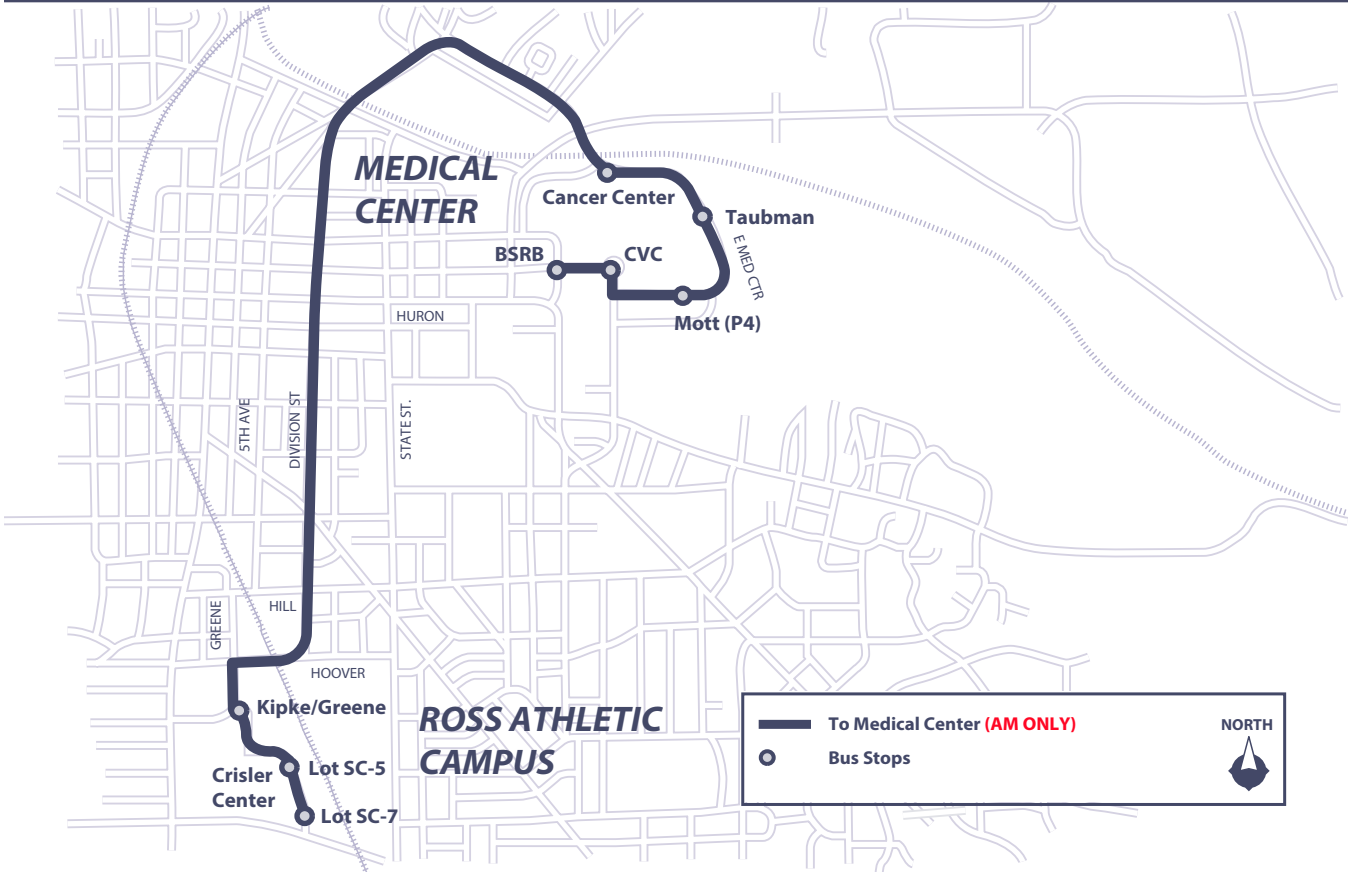

Crisler Express (AM)

MON-FRI
YEAR-ROUND

Monday-Friday
NORTH to Medical Center **(AM ONLY)**

Note: AM service only goes from the Ross Athletic Campus lots to the Medical Center.

SC-7

5:35 AM
5:55 AM
6:15 AM
6:35 AM
6:55 AM
7:15 AM
7:35 AM
7:55 AM
8:15 AM
8:35 AM
8:55 AM
9:15 AM
9:35 AM
9:55 AM