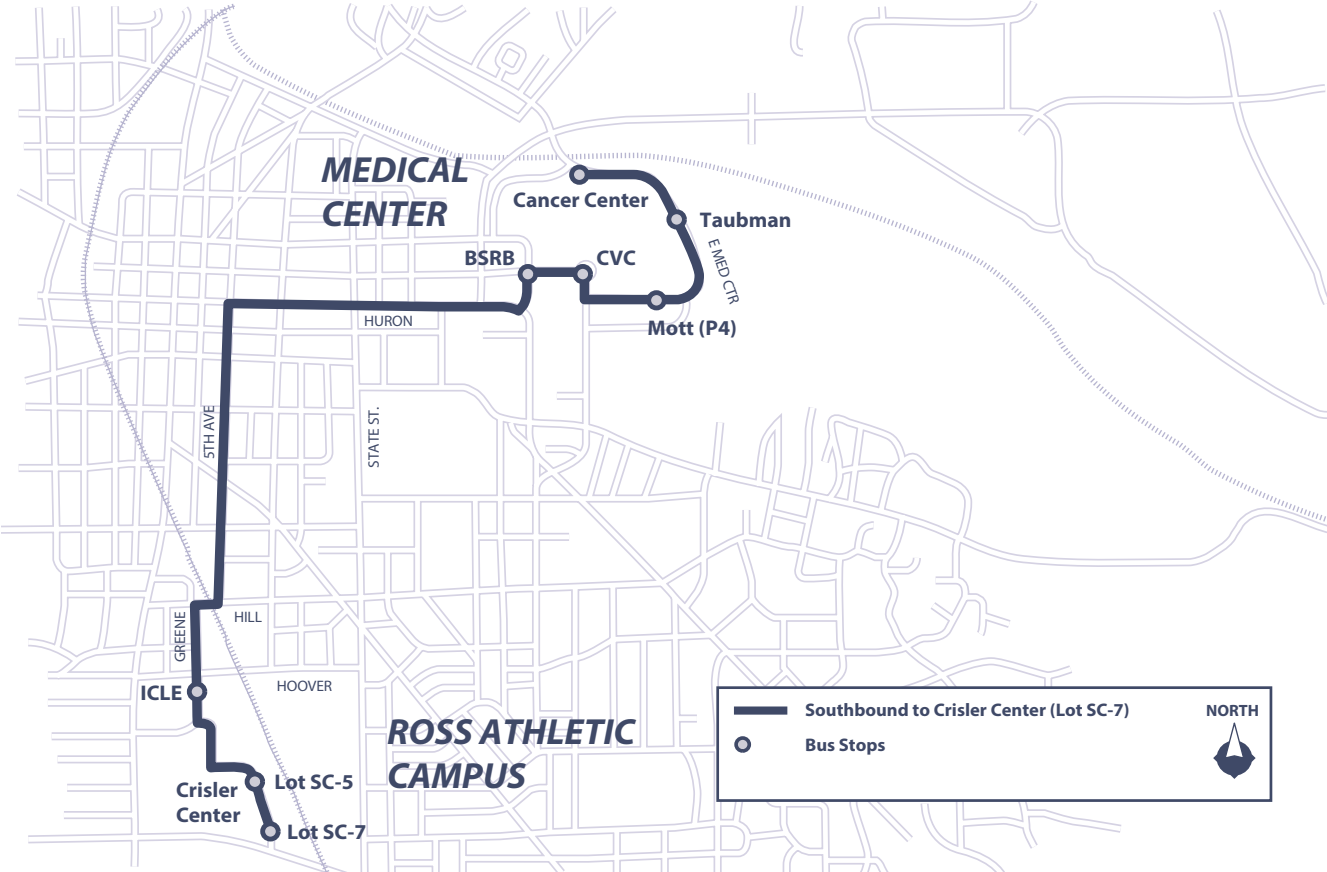

# Crisler Express

MON-FRI

**Monday-Friday**

Cancer Center to SC-7	Frequency
<b>3:45pm - 6:45pm*</b>	<b>20 minutes</b>

\* Last Trip

**Note:** This route will not take passengers from the parking lots to the hospital.