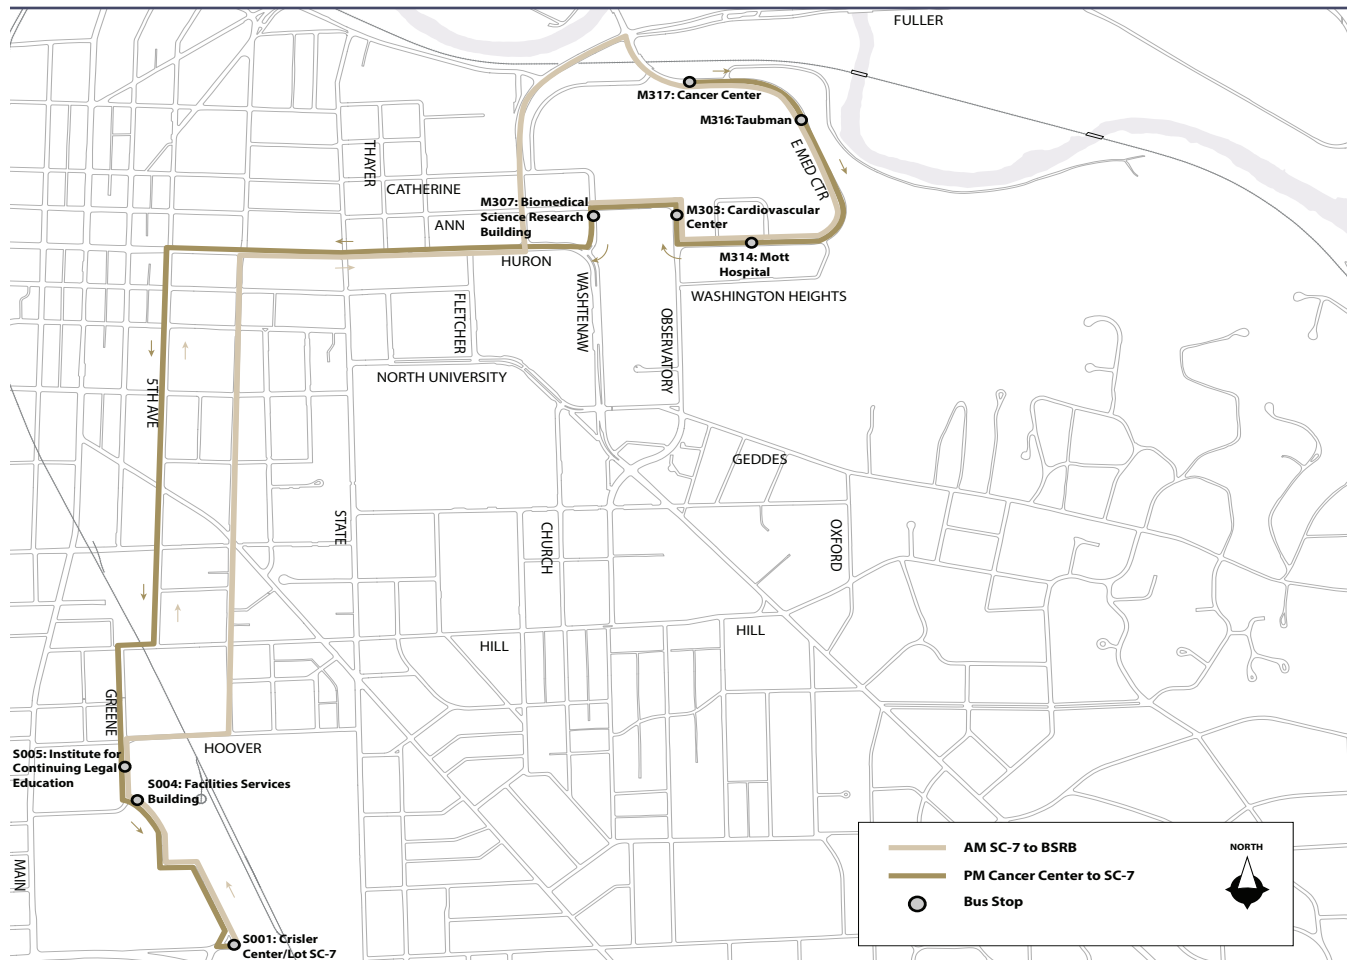

Crisler Express*

MON-FRI

Monday-Friday

SC-7 to BSRB	Frequency
--------------	-----------

AM

5:35am - 9:55am	20 minutes
-----------------	------------

Cancer Center to SC-7	Frequency
-----------------------	-----------

PM

2:55pm -*7:15pm	20 minutes
-----------------	------------

* Contracted service provider, does not appear in Magic Bus.

* Last trip