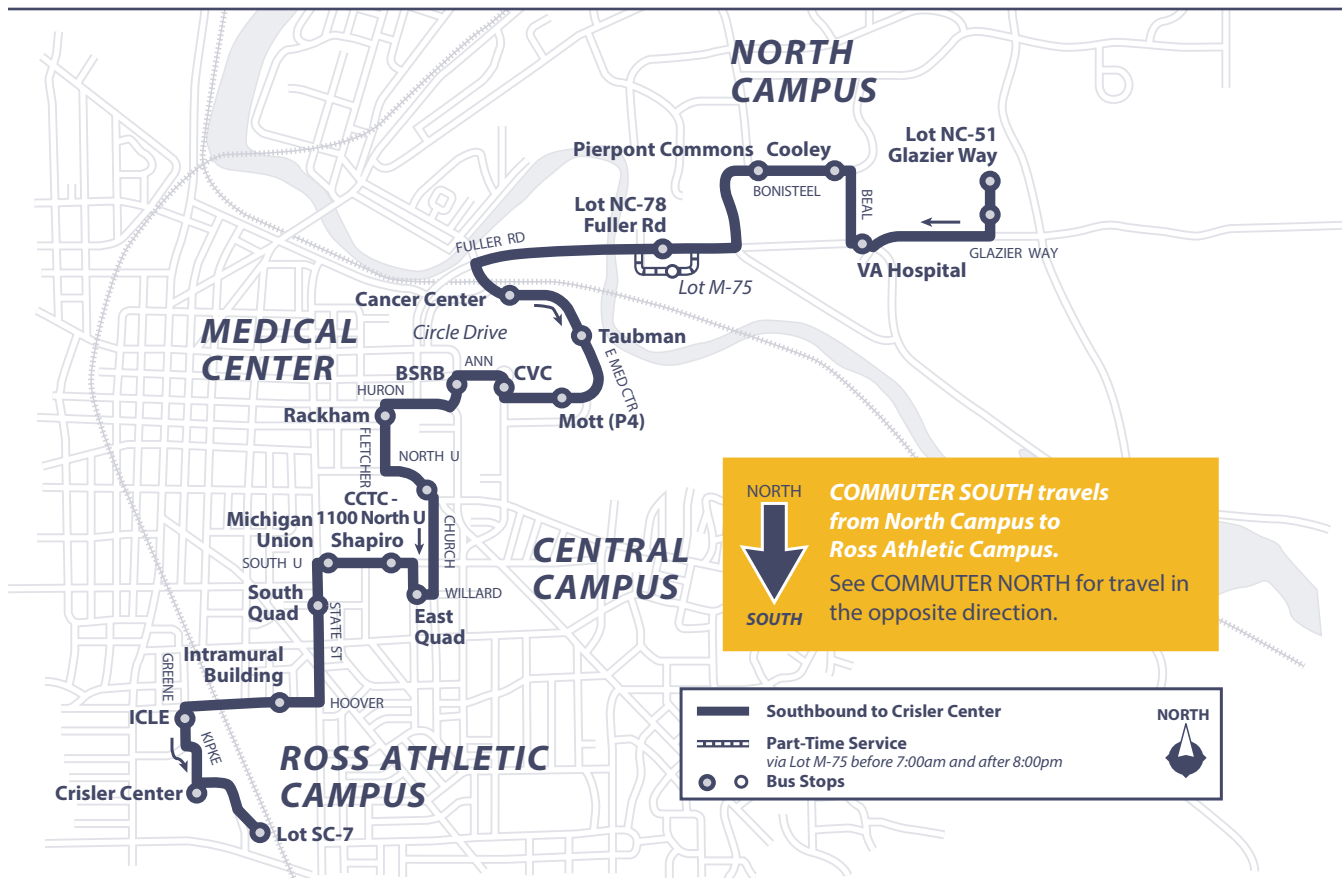

Commuter South

MON-FRI
YEAR-ROUND

NORTH
↓
SOUTH

COMMUTER SOUTH travels from North Campus to Ross Athletic Campus. See **COMMUTER NORTH** for travel in the opposite direction.

— Southbound to Crisler Center
- - - Part-Time Service via Lot M-75 before 7:00am and after 8:00pm
○ Bus Stops

NORTH ↑

Monday-Friday SOUTH to Crisler Arena

Glazier Way	Mitchell Field	CCTC-1100 North U	Kipke Dr
6:30am	6:35am	6:45am	7:00am
6:40am	6:45am	6:55am	7:10am
6:50am	6:55am	7:05am	7:20am
7:00am	—	7:15am	7:30am
7:10am	—	7:25am	7:40am
7:20am	—	7:35am	7:50am
7:35am	—	7:50am	8:10am
then every 10 minutes until...			
7:45pm	—	8:00pm	8:15pm
8:00pm	8:06pm	8:15pm	8:30pm
8:15pm	8:21pm	8:30pm	8:45pm
8:30pm	8:36pm	8:45pm	9:00pm
then every 15 minutes until...			
1:00am	1:06am	1:15am	1:30am

Before 7:00am and after 8:00pm buses travel via Lot M-75.

See **Med Express** route for additional service from Glazier Way to Medical Center destinations.

Please see ltp.umich.edu for additional schedule details.