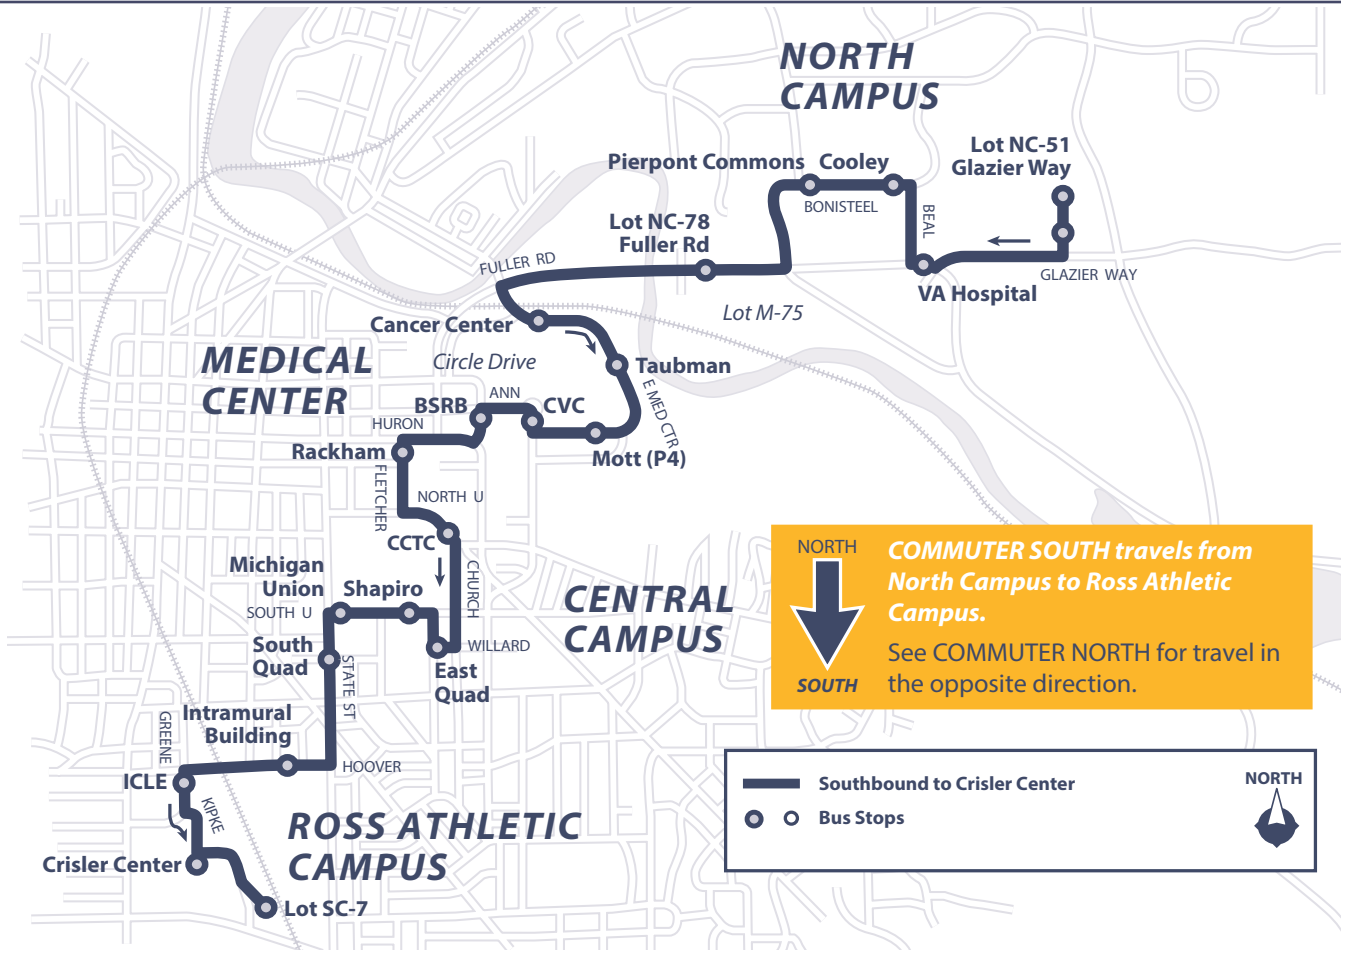

Commuter South

MON-FRI

Monday–Friday

South to Crisler Arena	Frequency
6:00am - 7:20am	10 minutes
7:35am - 7:45pm	10 minutes
7:45pm - 1:00am*	15 minutes

*Last Trip