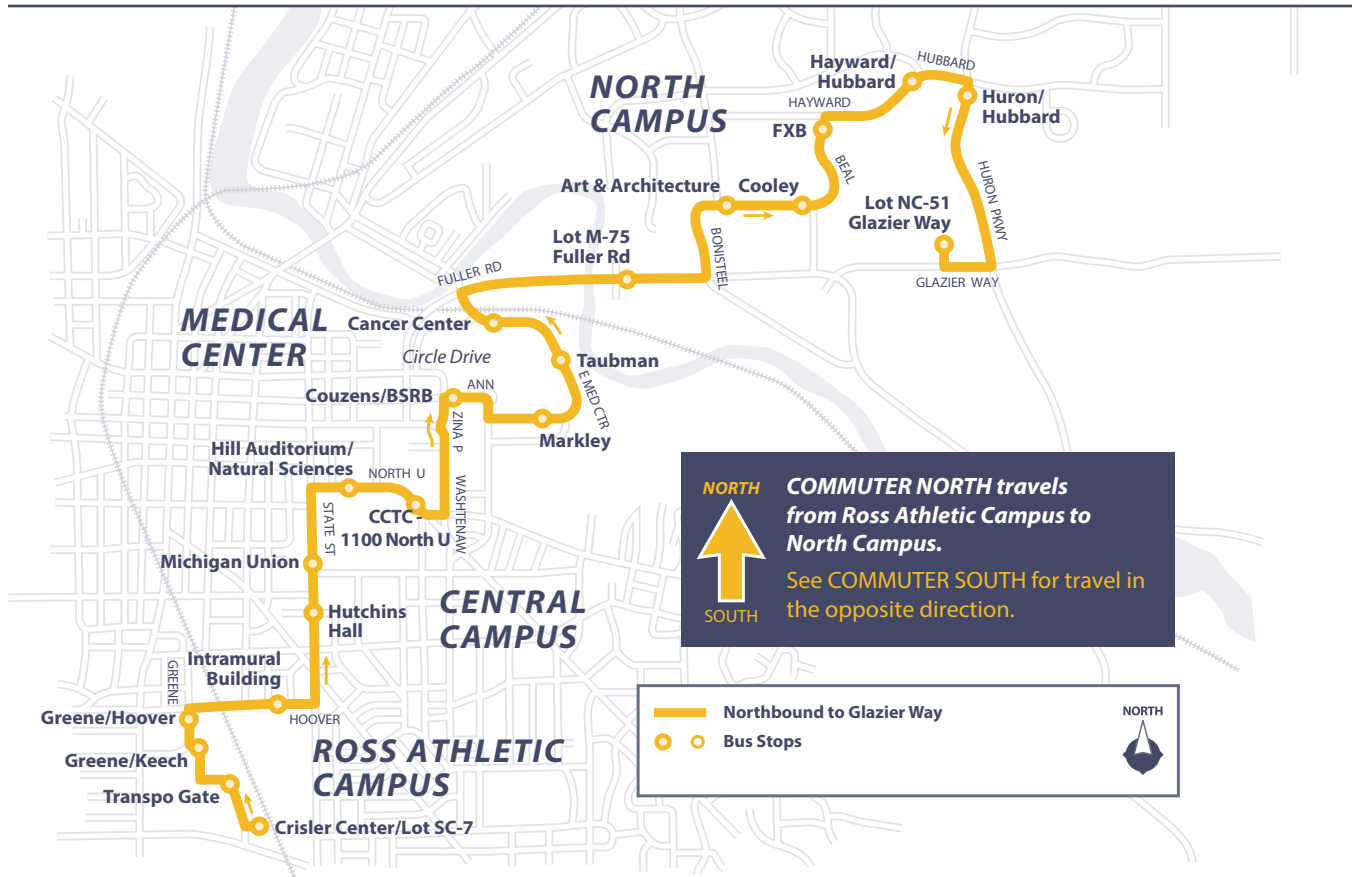

Commuter North

MON-FRI
YEAR-ROUND

Monday-Friday NORTH to Glazier Way

Kipke Dr	CCTC-1100 North U	Markley/Mott	Glazier Way
6:00am	6:10am	—	6:30am
6:10am	6:20am	—	6:40am
6:20am	6:30am	—	6:50am
6:30am	6:40am	—	7:00am
then every 10 minutes until...			
7:00pm	7:10pm	—	7:30pm
7:15pm	7:25pm	—	7:45pm
7:30pm	7:40pm	—	8:00pm
7:45pm	7:55pm	8:00pm	8:15pm
then every 15 minutes until...			
1:00am	1:10am	1:15am	1:30am

Additional service from Medical Center (Markley) to Glazier Way operates between 6:25am and 7:20pm.

Trips serve Markley/Mott throughout the day. Starting at 8:00pm, buses also observe a timepoint at this stop.

Please see ltp.umich.edu for additional schedule details.