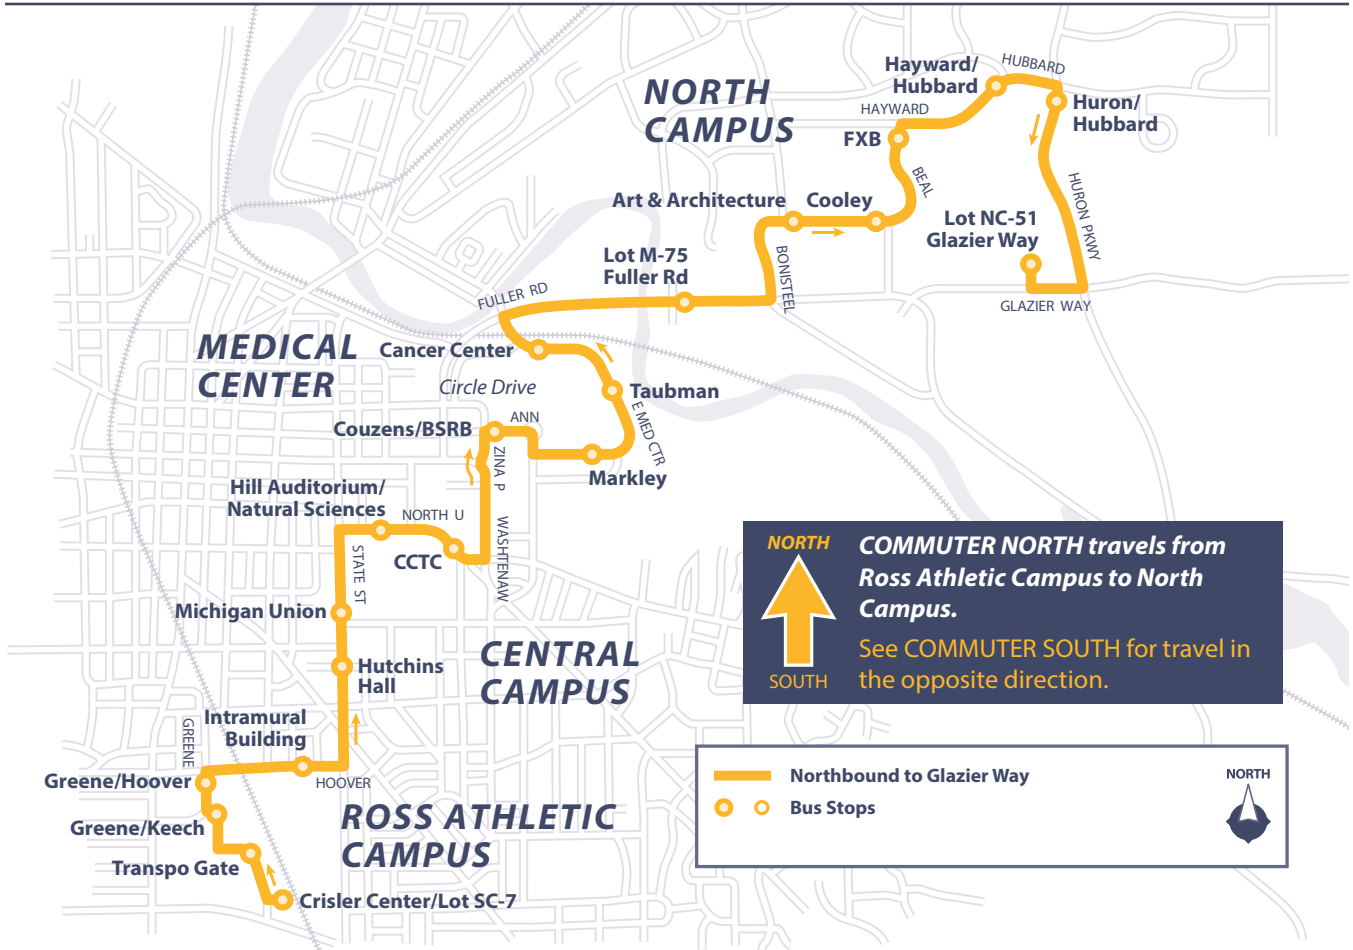

# Commuter North

MON-FRI

**NORTH** COMMUTER NORTH travels from Ross Athletic Campus to North Campus.  
**SOUTH** See COMMUTER SOUTH for travel in the opposite direction.

— Northbound to Glazier Way  
○ Bus Stops

## Monday–Friday

North to Glazier Way	Frequency
5:30am - 7:00pm	10 minutes
7:00pm - 1:00am*	15 minutes

\* Last Trip

Trips serve Markley/Mott throughout the day. Starting at 8:00pm, buses also observe a timepoint at this stop. Please see [ltp.umich.edu](http://ltp.umich.edu) for additional schedule details.