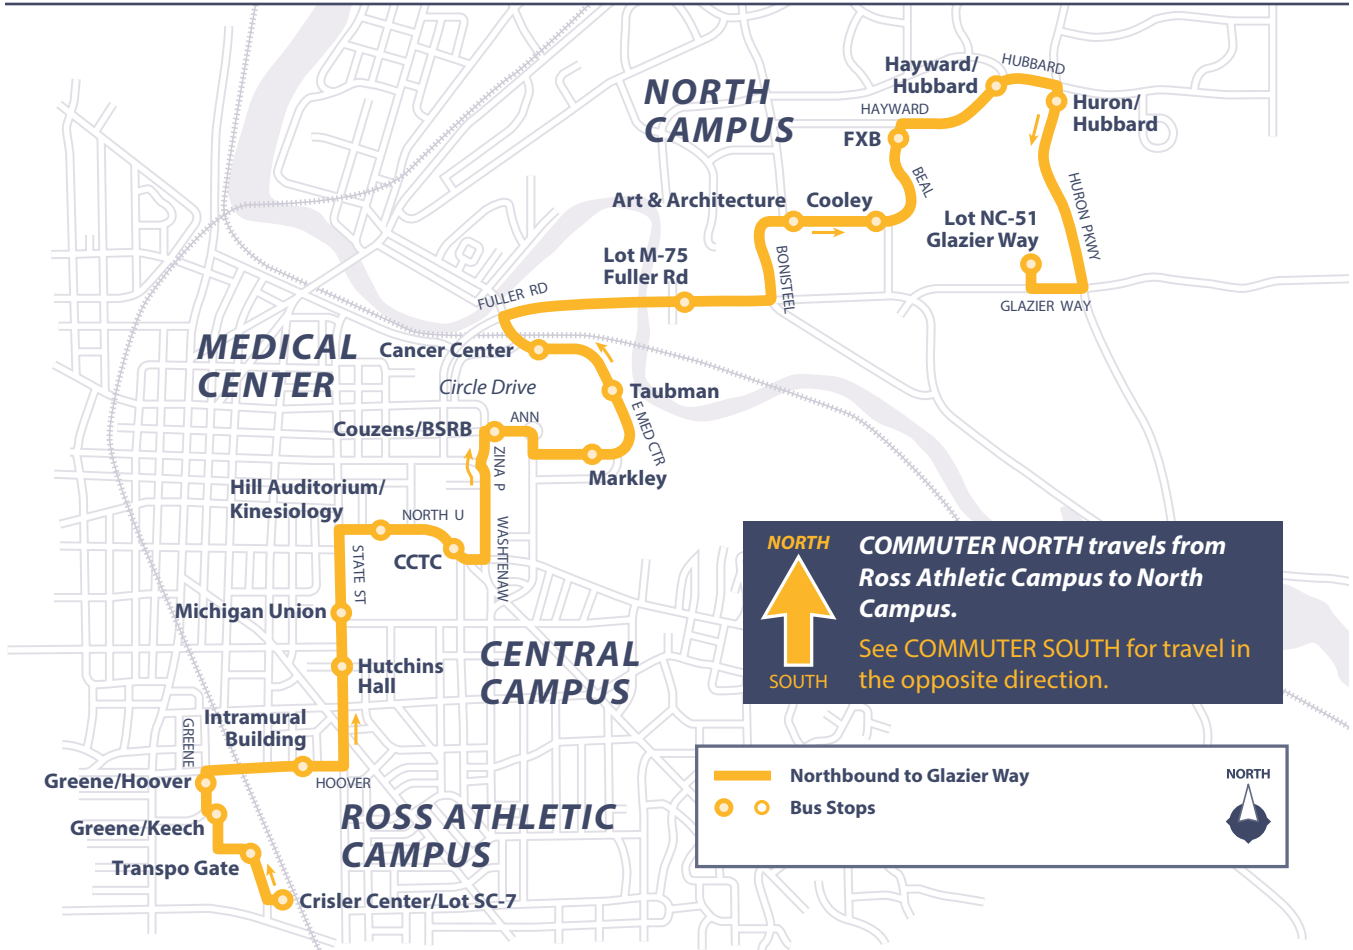

Commuter North

MON-FRI

Monday-Friday

| North to Glazier Way | Frequency |
|----------------------|------------|
| 5:30am - 7:00pm | 10 minutes |
| 7:00pm - 1:00am* | 15 minutes |

* Last Trip

Trips serve Markley/Mott throughout the day. Starting at 8:00pm, buses also observe a timepoint at this stop. Please see ltp.umich.edu for additional schedule details.