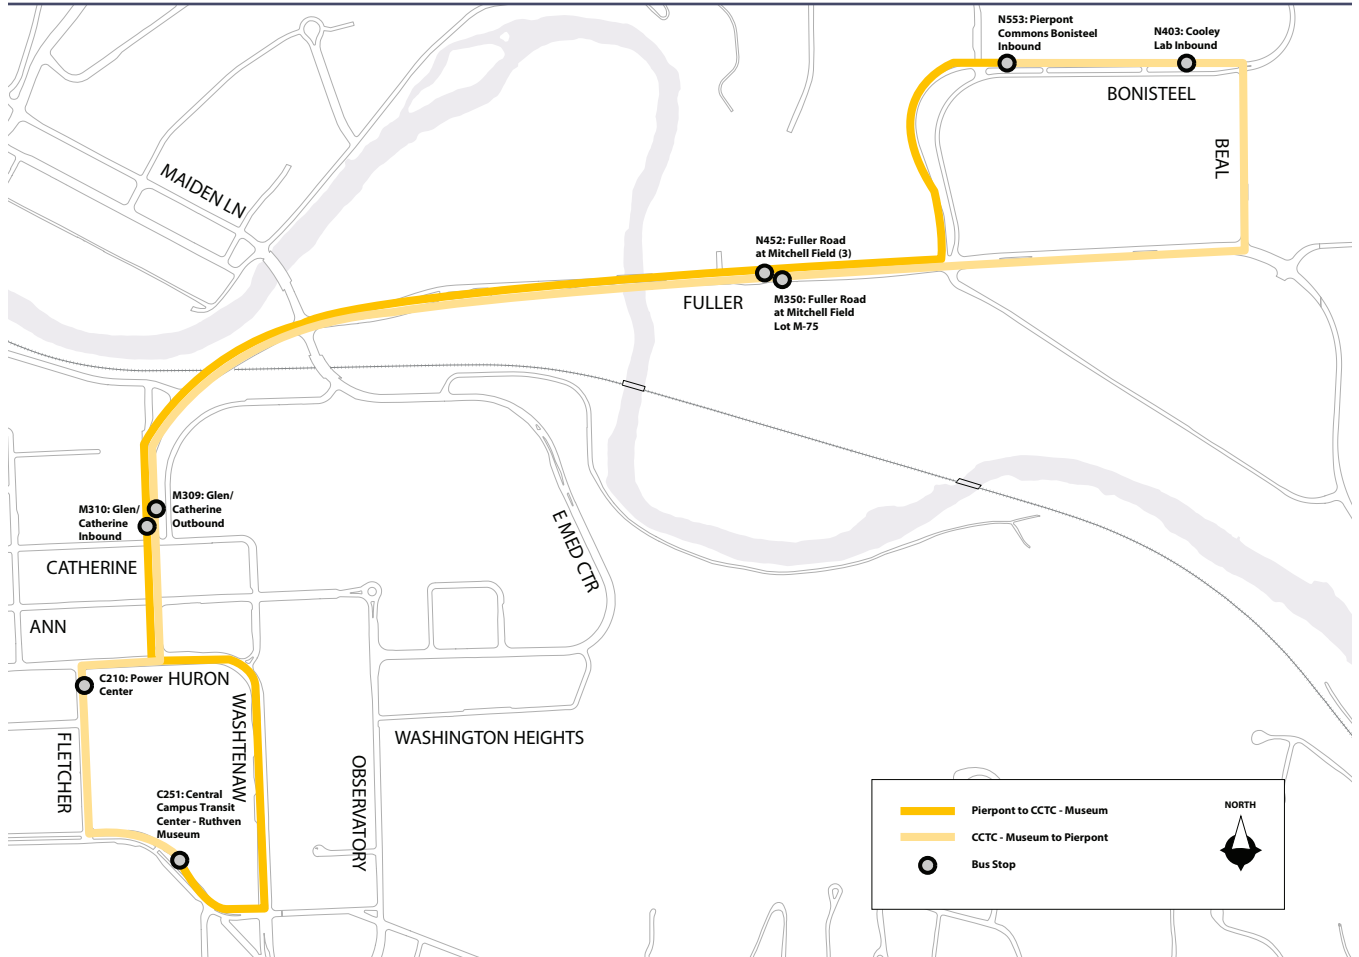

Campus Connector

EVERY DAY

Monday-Friday

Pierpont to CCTC - Museum	Frequency
6:30am - *3:10am	5 minutes
CCTC - Museum to Pierpont	Frequency
6:30am - *3:10am	5 minutes

Saturday-Sunday

Pierpont to CCTC - Museum	Frequency
8:00am - 8:10pm	10 minutes
8:17pm - *2:03am	6-7 minutes
CCTC - Museum to Pierpont	Frequency
8:00am - 8:00pm	10 minutes
8:07pm - *2:00am	6-7 minutes

* Last trip

* Last trip