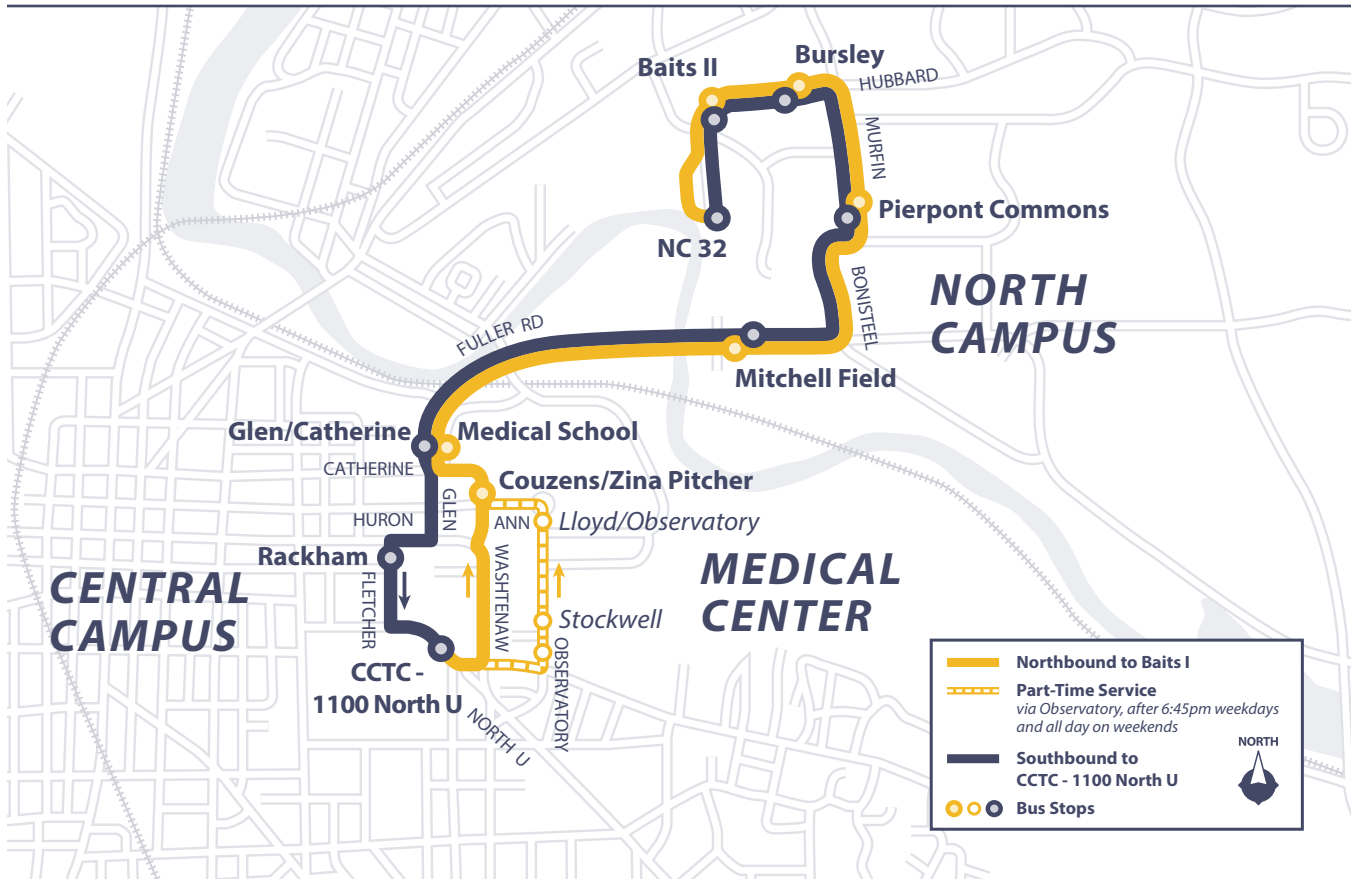

Bursley-Baits

EVERY DAY
FALL & WINTER TERMS

Monday–Friday
NORTH to Baits I

CCTC-1100 North U	Baits I	CCTC-1100 North U
	7:15am	7:30am
7:15am	7:30am	7:45am
then every 10 minutes until...		
9:45pm	10:00pm	10:15pm
then every 15 minutes until...		
2:00am	2:15am	2:30am
2:15am	*2:30am	2:45am
*2:30am	*2:45am	3:00am
*2:45am	3:00am	—
*3:00am	3:15am	—

Monday–Friday
SOUTH to CCTC

Saturday–Sunday
NORTH to Baits I

CCTC-1100 North U	Baits I	CCTC-1100 North U
	8:30am	8:45am
8:30am	8:45am	9:00am
then every 15 minutes until...		
2:00am	2:15am	2:30am
2:15am	2:30am	2:45am
**2:30am	2:45am	3:00am
**2:45am	—	—
**3:00am	—	—

Saturday–Sunday
SOUTH to CCTC

Please see ltp.umich.edu for additional schedule details.

* Operates **FRIDAY** late-nights only
** Operates **SATURDAY** late-nights only

Frequent additional service operates between 7:30am and 7:00pm class days.