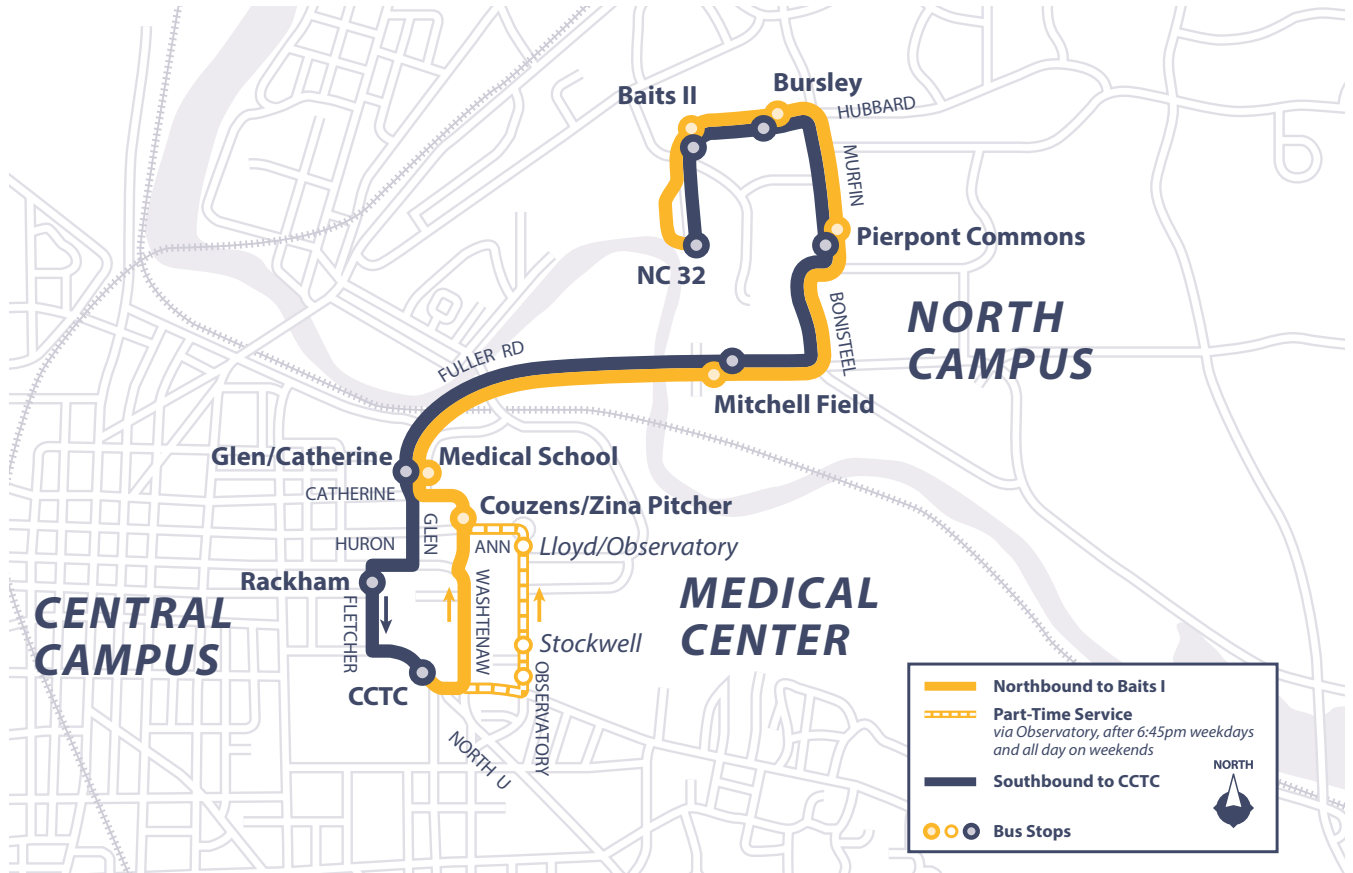

# Bursley-Baits

EVERY DAY

<b>Monday–Friday</b> <i>NORTH to Baits I</i>		<b>Monday–Friday</b> <i>SOUTH to CCTC</i>		<b>Saturday–Sunday</b> <i>NORTH to Baits I</i>		<b>Saturday–Sunday</b> <i>SOUTH to CCTC</i>	
CCTC-1100 North U	Baits I	CCTC-1100 North U		CCTC-1100 North U	Baits I	CCTC-1100 North U	
	7:15am	7:30am		8:00am	8:15am	8:30am	
7:15am	7:30am	7:45am		then every 15 minutes until...			
then every 15 minutes until...					*2:00am	2:15am	
	*2:00am	2:15am		*2:00am			
*2:00am							

\* Last trip

\* Last trip