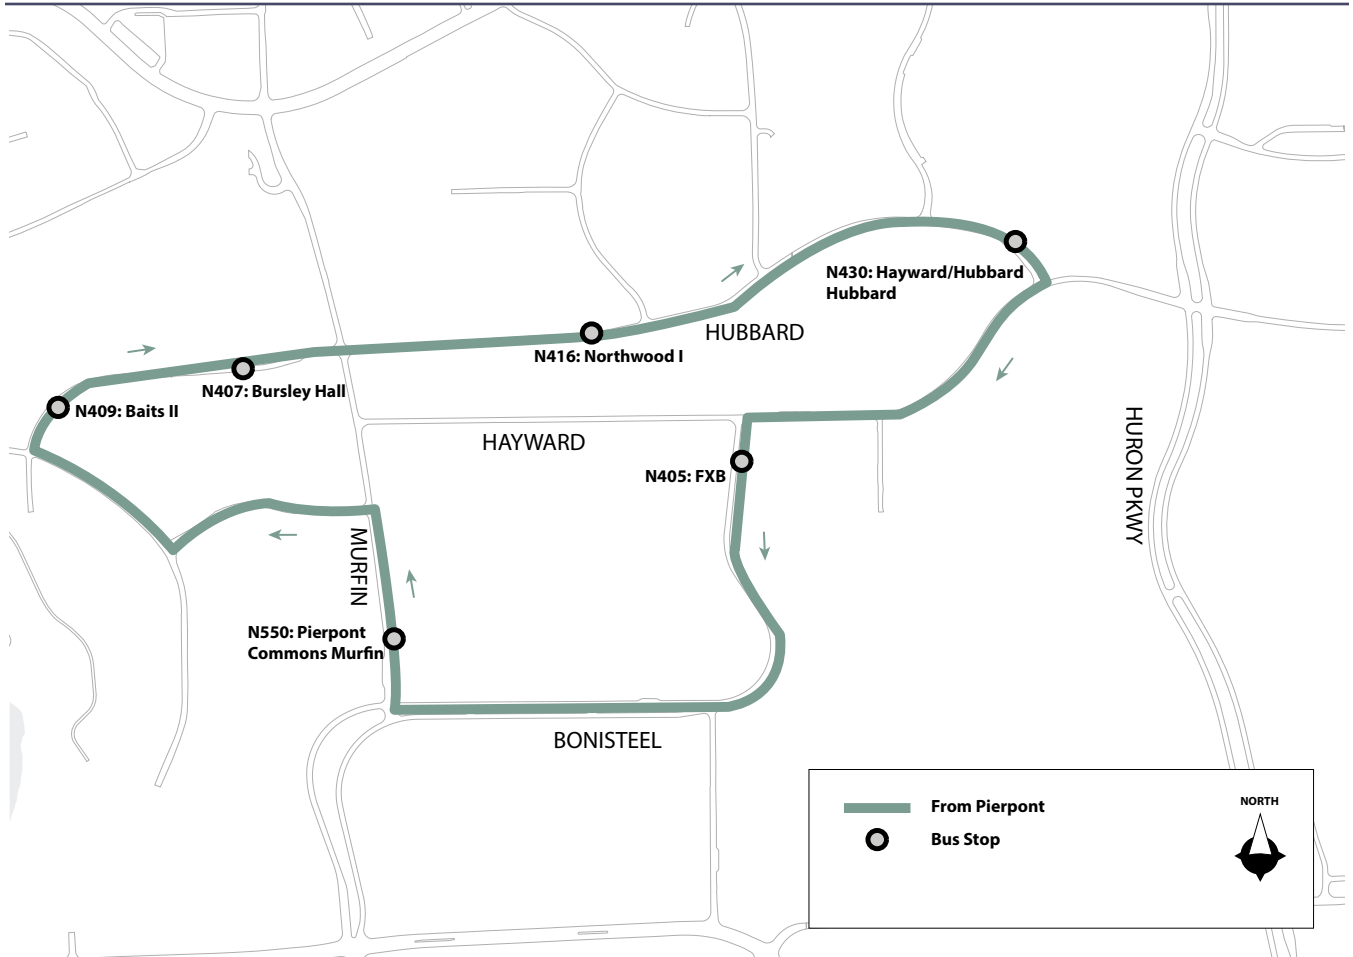

Bursley-Baits Loop

EVERY DAY

Monday–Friday

From Pierpont	Frequency
7:15am - 8:30pm	7-8 minutes
8:30pm - *2:00am	15 minutes

* Last trip

Saturday–Sunday

From Pierpont	Frequency
8:00am - *2:00am	15 minutes

* Last trip