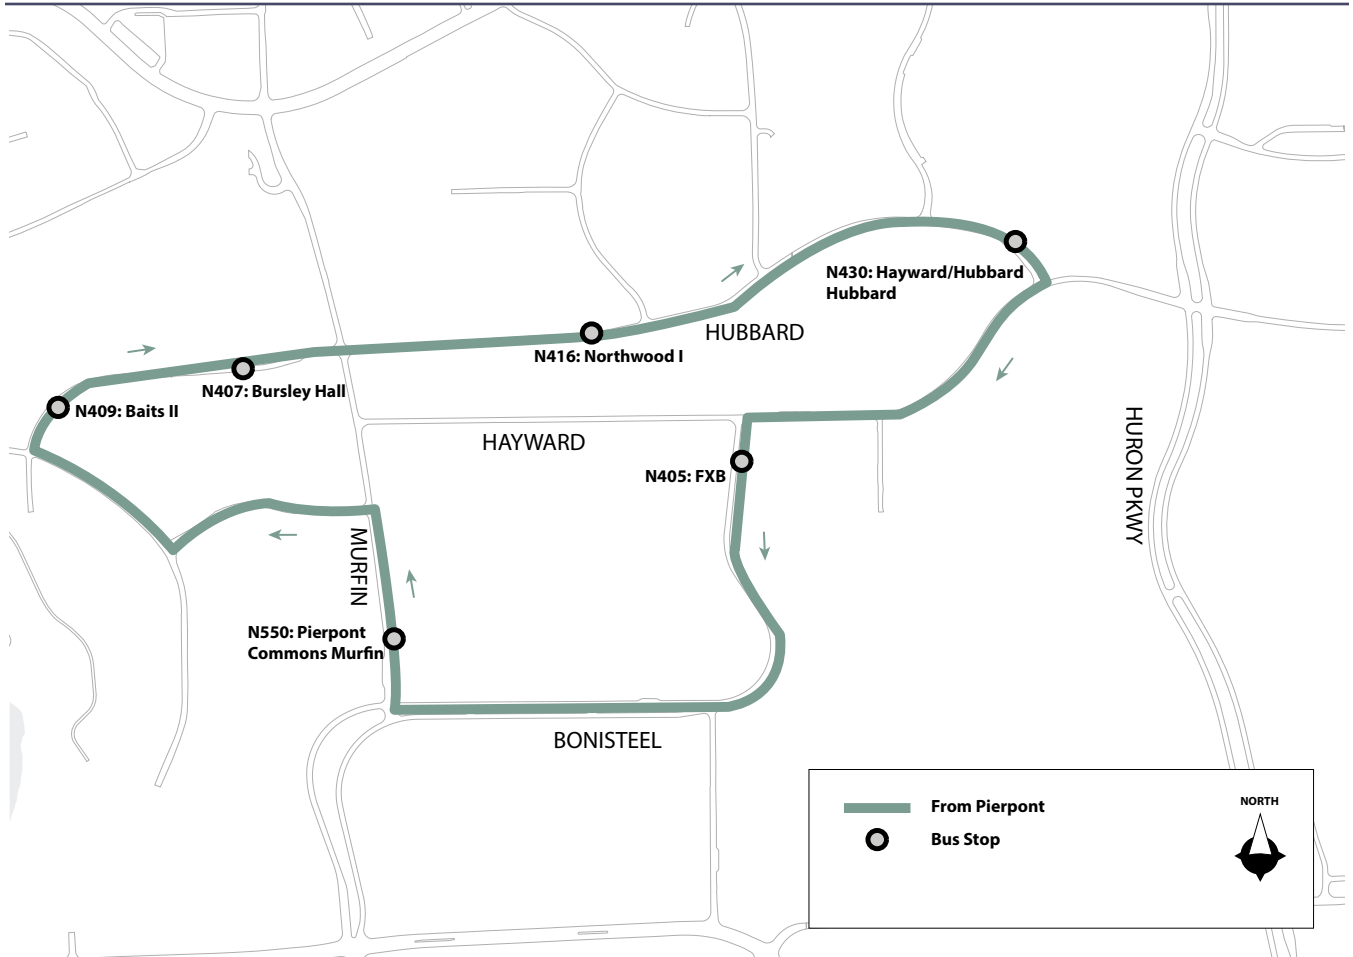

Bursley-Baits Loop

EVERY DAY FALL/WINTER ONLY
NOT IN SERVICE 5/2/21 - 8/28/21

Monday–Friday

From Pierpont	Frequency
7:15am - 8:30pm	7-8 minutes
8:30pm - *3:00am	15 minutes

* Last trip

Saturday–Sunday

From Pierpont	Frequency
8:00am - *2:00am	15 minutes

* Last trip