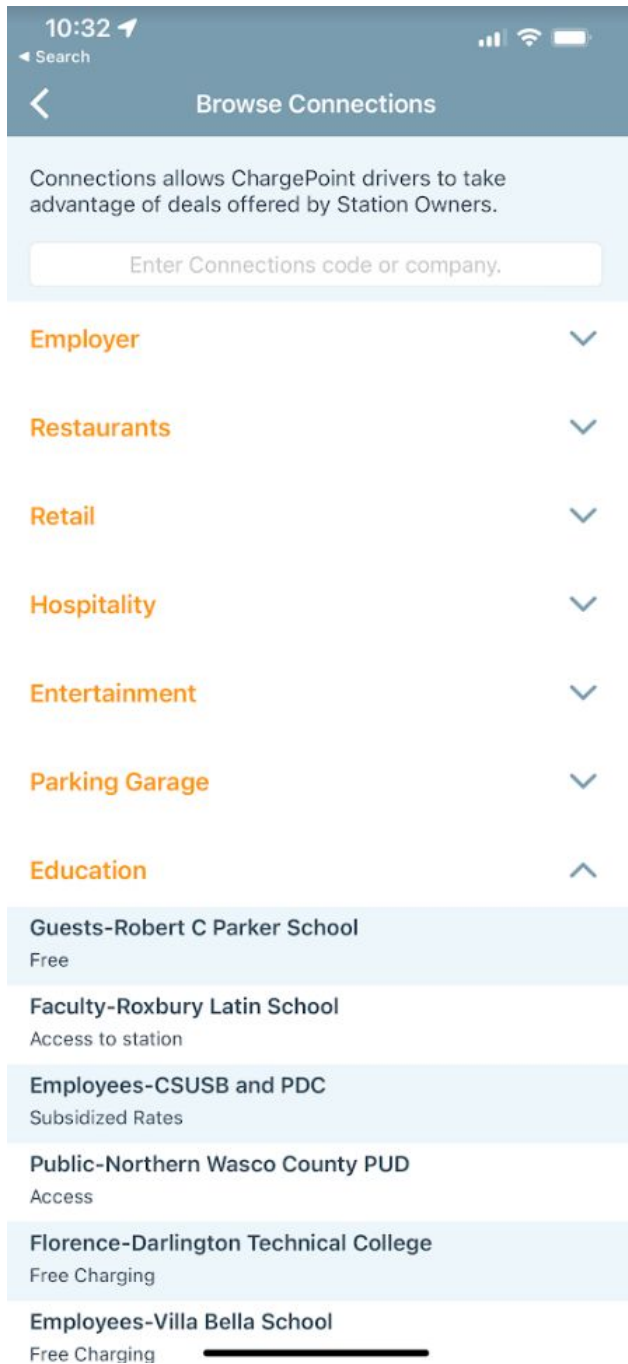

-  Pairing

10:32

Search

Connections

You have no connections yet.

Become an eVIP through Connections.

Connections allows businesses on the ChargePoint network to share offers and deals with select EV drivers.

Browse Connections

Locate University of Michigan Under "Education"

OR
Locate University of Michigan by searching "university"

OR
Locate University of Michigan by searching "michigan"

Benefit Details

Access to charging stations. Parking permit restrictions remain, where applicable.