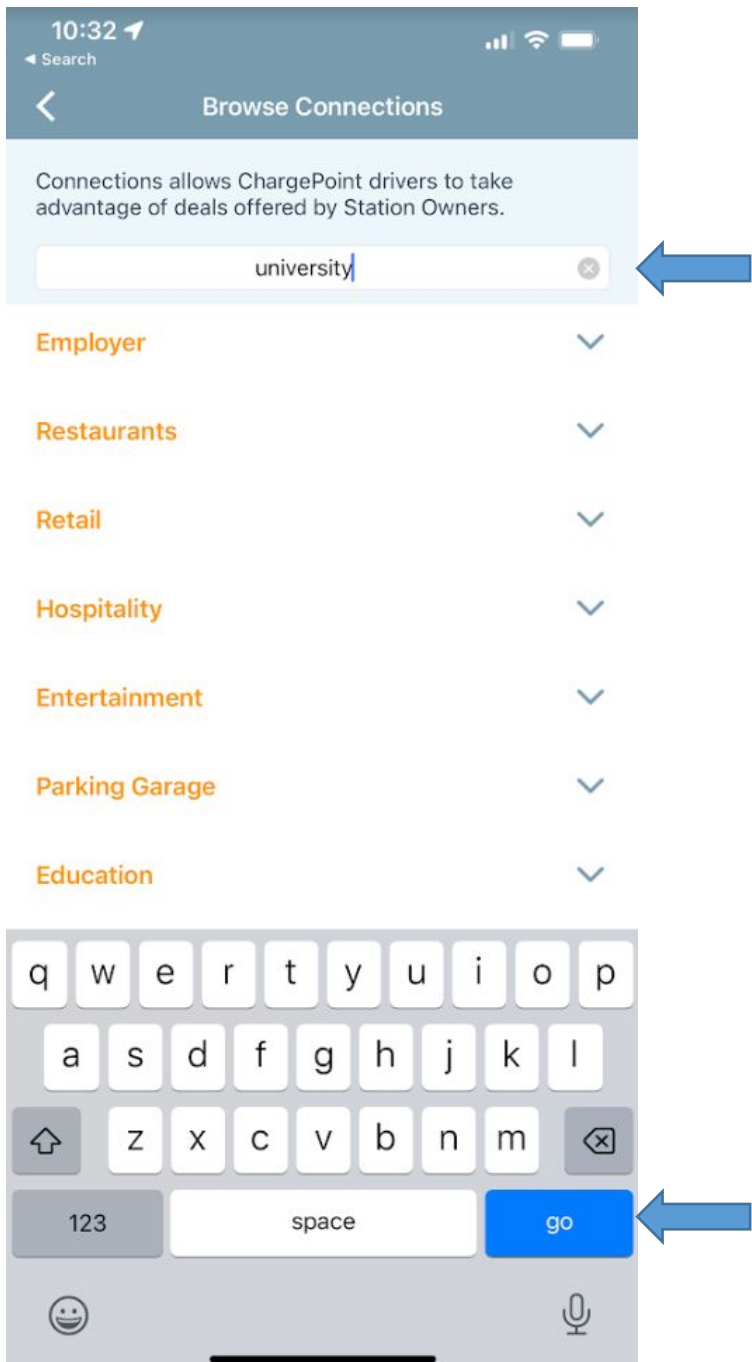

-  Pairing

10:32

Search

Connections

You have no connections yet.

Become an eVIP through Connections.

Connections allows businesses on the ChargePoint network to share offers and deals with select EV drivers.

Browse Connections

Locate University of Michigan Under "Education"

OR
Locate University of Michigan by searching "university"

OR
Locate University of Michigan by searching "michigan"

Benefit Details

Access to charging stations. Parking permit restrictions remain, where applicable.