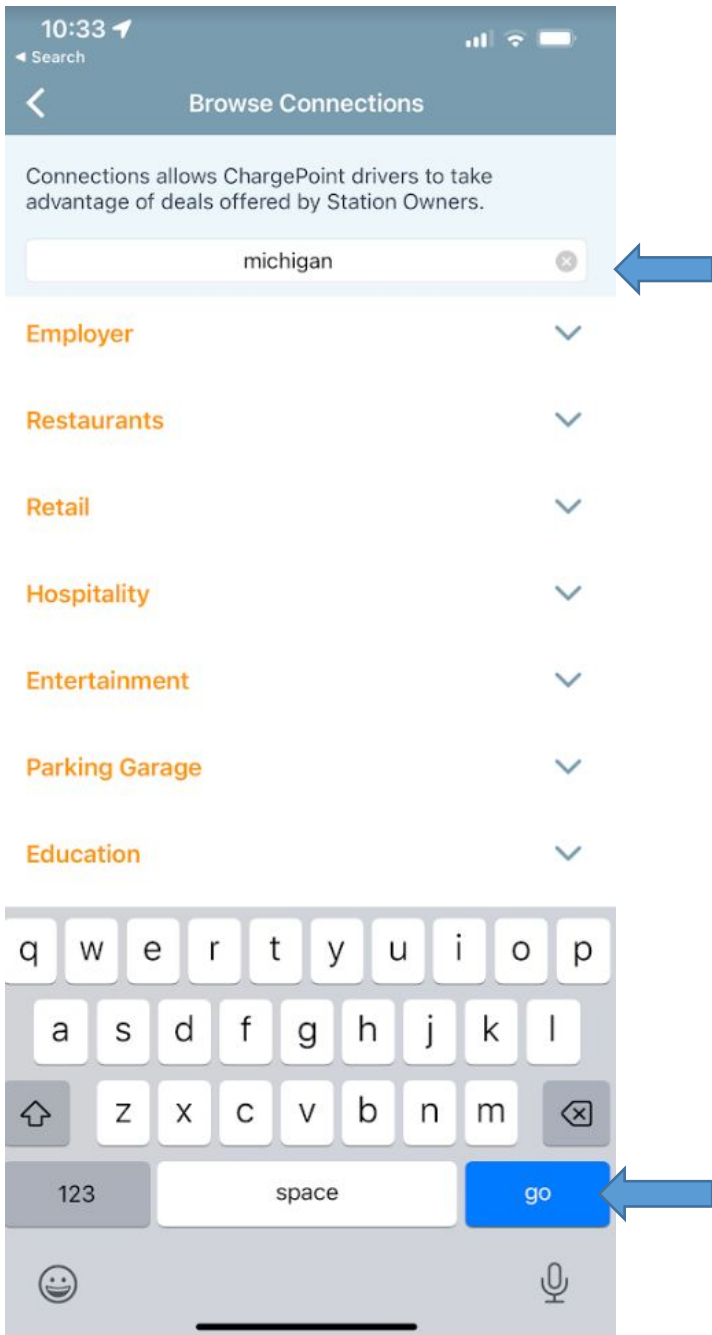

-  Pairing

10:32

Search

Connections

You have no connections yet.

Become an eVIP through Connections.

Connections allows businesses on the ChargePoint network to share offers and deals with select EV drivers.

Browse Connections

Locate University of Michigan Under "Education"

OR
Locate University of Michigan by searching "university"

OR
Locate University of Michigan by searching "michigan"

Benefit Details

Access to charging stations. Parking permit restrictions remain, where applicable.

Eligibility

All Drivers. Parking permit restrictions remain, where applicable.

I agree to the ChargePoint Connections [Terms & Conditions](#)

Submit Request

Benefit Details

Access to charging stations. Parking permit restrictions remain, where applicable.