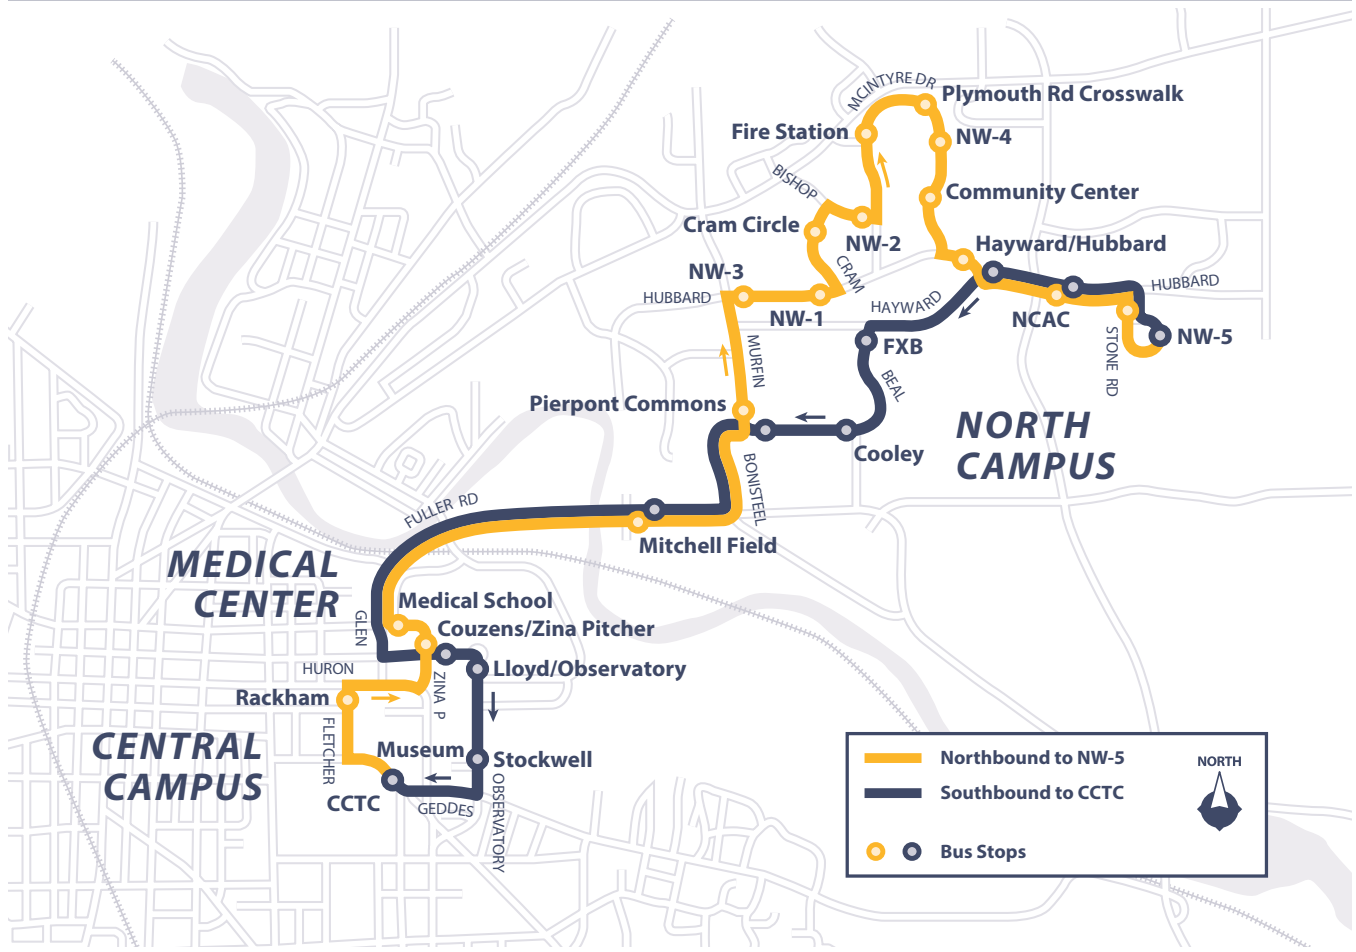

# Winter Break Northwood

## Monday–Friday

CCTC-Museum to Northwood V	Frequency	Northwood V to CCTC-Museum	Frequency
7:35am - 12:15am*	40 minutes	7:55am - 12:35am*	40 minutes

\* Last trip

## Saturday-Sunday

CCTC-Museum to Northwood V	Frequency	Northwood V to CCTC-Museum	Frequency
7:35am - 12:15am*	40 minutes	7:55am - 12:35am*	40 minutes

\* Last trip