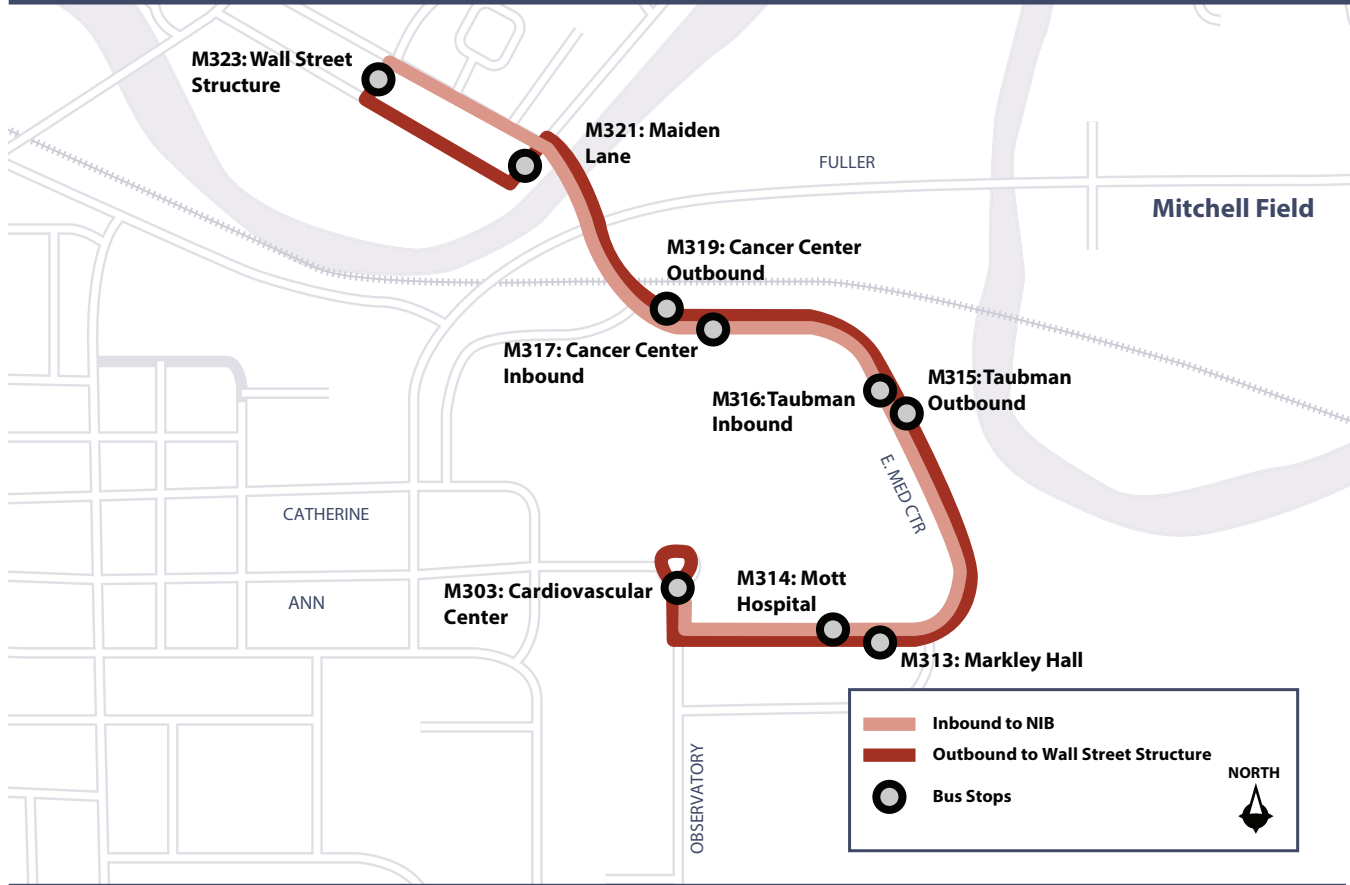

# Winter Break Wall Street Express

Wall St.	CVC
6:15am	6:22am
6:22am	6:30am
6:30am	6:37am
6:37am	6:45am
6:45am	6:52am
6:52am	7:00am
7:00am	7:07am
7:07am	7:15am
7:15am	7:22am
7:22am	7:30am
7:30am	7:37am
7:45am	7:52am
8:00am	8:07am
8:15am	8:22am
8:30am	8:37am
8:45am	8:52am

Wall St.	CVC
9:00am	9:07am
9:15am	9:22am
9:30am	9:37am
9:45am	9:52am
10:00am	10:07am
10:15am	10:22am
10:30am	10:37am
10:45am	10:52am
11:00am	11:07am
11:15am	11:22am
11:30am	11:37am
11:45am	11:52am
12:00pm	12:07pm
12:15pm	12:22pm
12:30pm	12:37pm
12:45pm	12:52pm

Wall St.	CVC
1:00pm	1:07pm
1:15pm	1:22pm
1:30pm	1:37pm
1:45pm	1:52pm
2:00pm	2:08pm
2:15pm	2:23pm
2:30pm	2:38pm
2:45pm	2:53pm
3:00pm	3:08pm
3:15pm	3:23pm
3:30pm	3:38pm
3:37pm	3:45pm
3:45pm	3:53pm
3:52pm	4:00pm
4:00pm	4:08pm
4:07pm	4:15pm

Wall St.	CVC
6:15pm	6:23pm
6:22pm	6:30pm
6:30pm	6:38pm
6:37pm	6:45pm
6:45pm	6:53pm
6:52pm	7:00pm
7:00pm	7:08pm
7:07pm	7:15pm
7:15pm	7:23pm
7:22pm	7:30pm
7:30pm	7:38pm
7:37pm	7:45pm
7:45pm	7:53pm
7:52pm	8:00pm