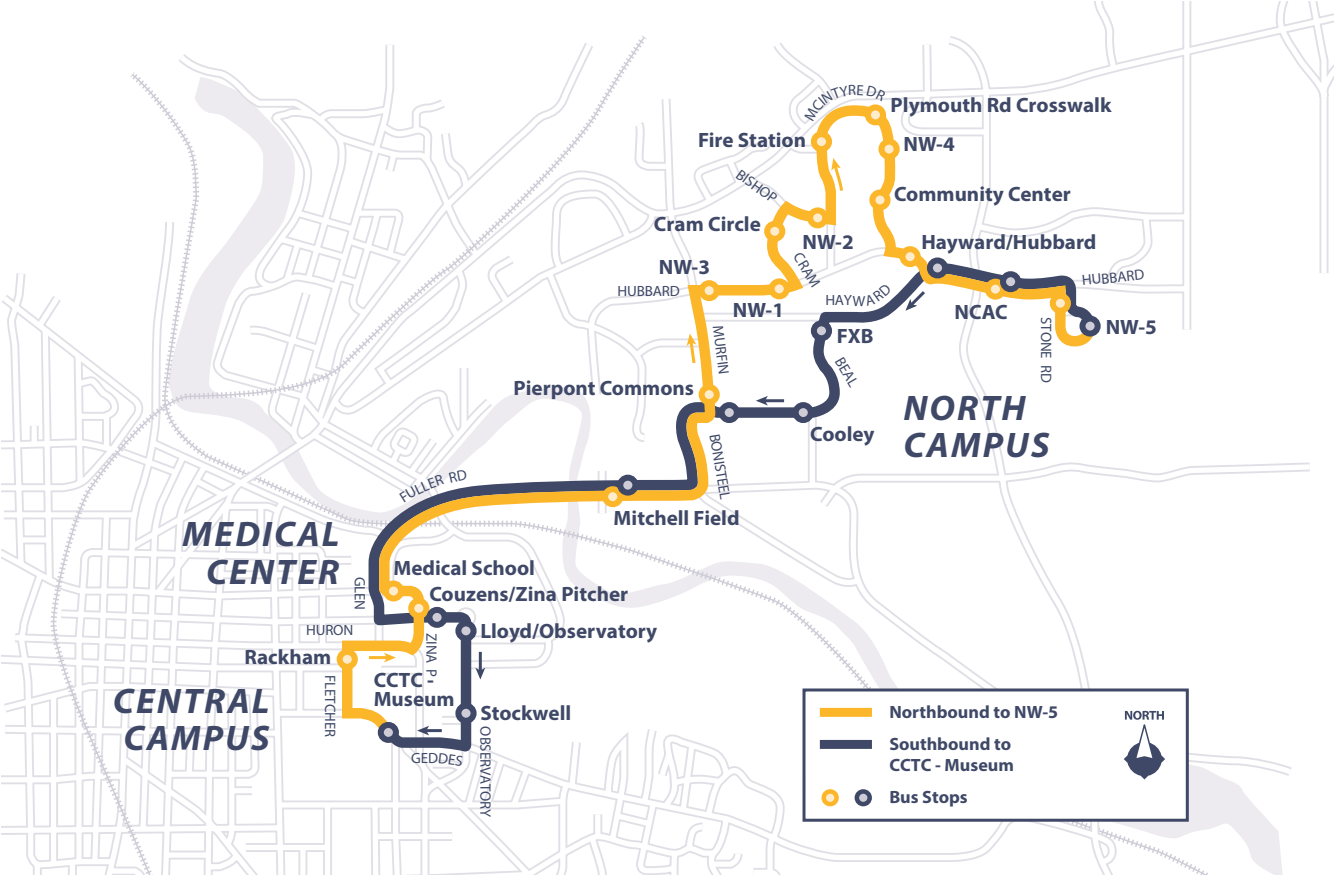

Winter Break Northwood

<i>Monday–Friday North to NW-5</i>		<i>Monday–Friday South to Museum</i>		<i>Saturday–Sunday North to NW-5</i>		<i>Saturday–Sunday South to Museum</i>	
CCTC - Museum	Fire Station	NW-5	CCTC - Museum	CCTC - Museum	Fire Station	NW-5	CCTC - Museum
7:35am	7:50am	7:55am	8:15am	7:35am	7:50am	7:55am	8:15am
then continuing every 40 minutes until...				then continuing every 40 minutes until...			
11:35pm	11:50pm	11:55pm	12:15am	11:35pm	11:50pm	11:55pm	12:15am
12:15am	12:30am	12:35am	12:55am	12:15am	12:30am	12:35am	12:55am