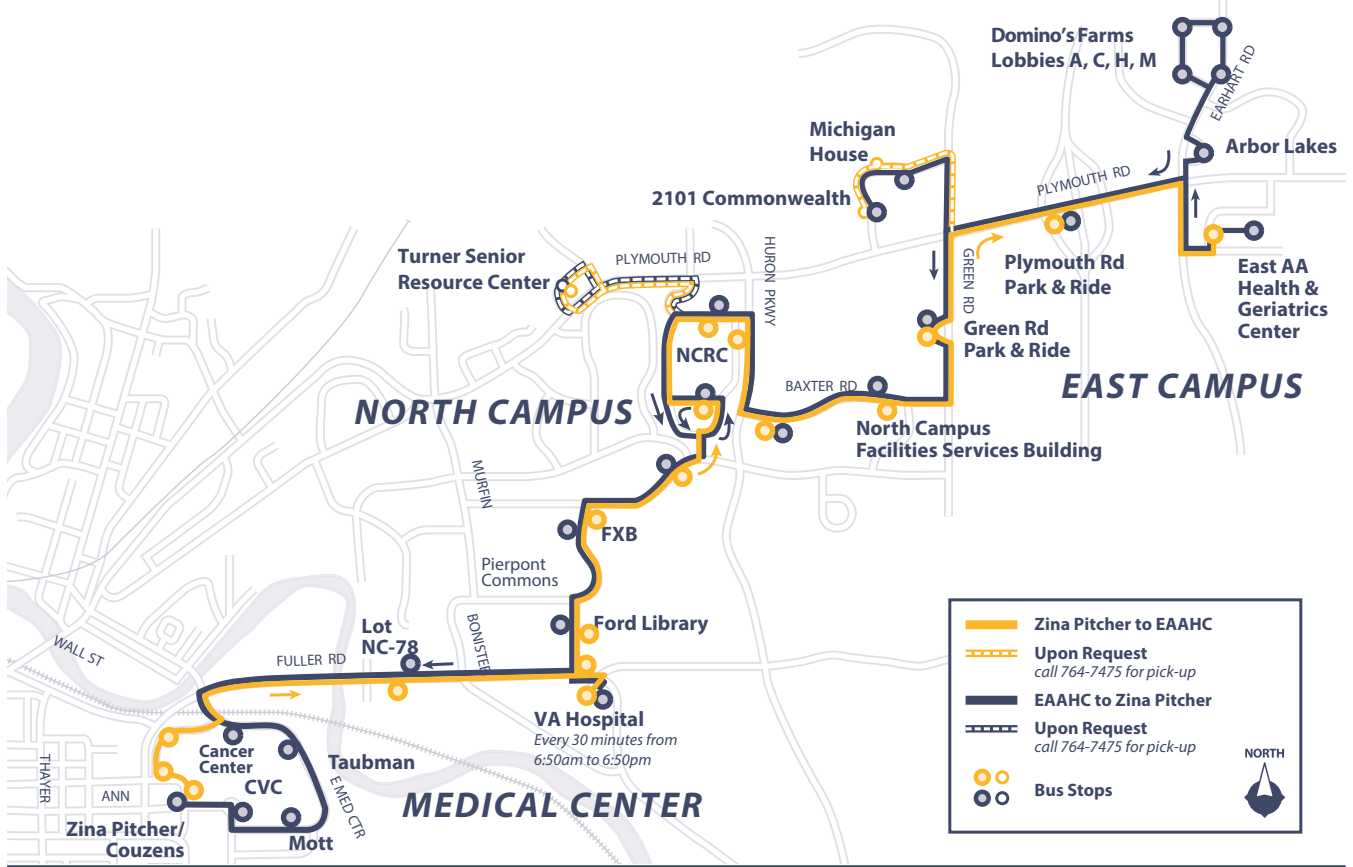

North-East Shuttle

MON-FRI
YEAR-ROUND

Monday-Friday OUTBOUND

Monday-Friday INBOUND

Zina Pitcher	VA*	NCRC	East AA Health Ctr	Dom Farms Lobby A	Plymouth Road P&R	NCRC	VA*	Zina Pitcher
					6:15am	6:30am	---	6:45am
					6:30am	6:45am	6:50am	7:00am
					6:45am	7:00am	---	7:15am
					7:00am	7:15am	7:20am	7:30am
					7:15am	7:30am	---	7:45am
6:45am	6:50am	7:00am	7:15am	7:20am	7:30am	7:45am	7:50am	8:00am
7:00am	---	7:15am	7:30am	7:35am	7:45am	8:00am	---	8:15am
2:45pm	2:49pm	2:54pm	3:00pm	3:06pm	3:15pm			
then continuing every 15 minutes until...								
6:45pm	6:50pm	7:00pm	7:15pm	7:20pm	7:30pm	7:45pm	7:50pm	8:00pm
then continuing every 15 minutes until								
7:45pm	7:52pm	8:00pm						
8:00pm	---	8:15pm						