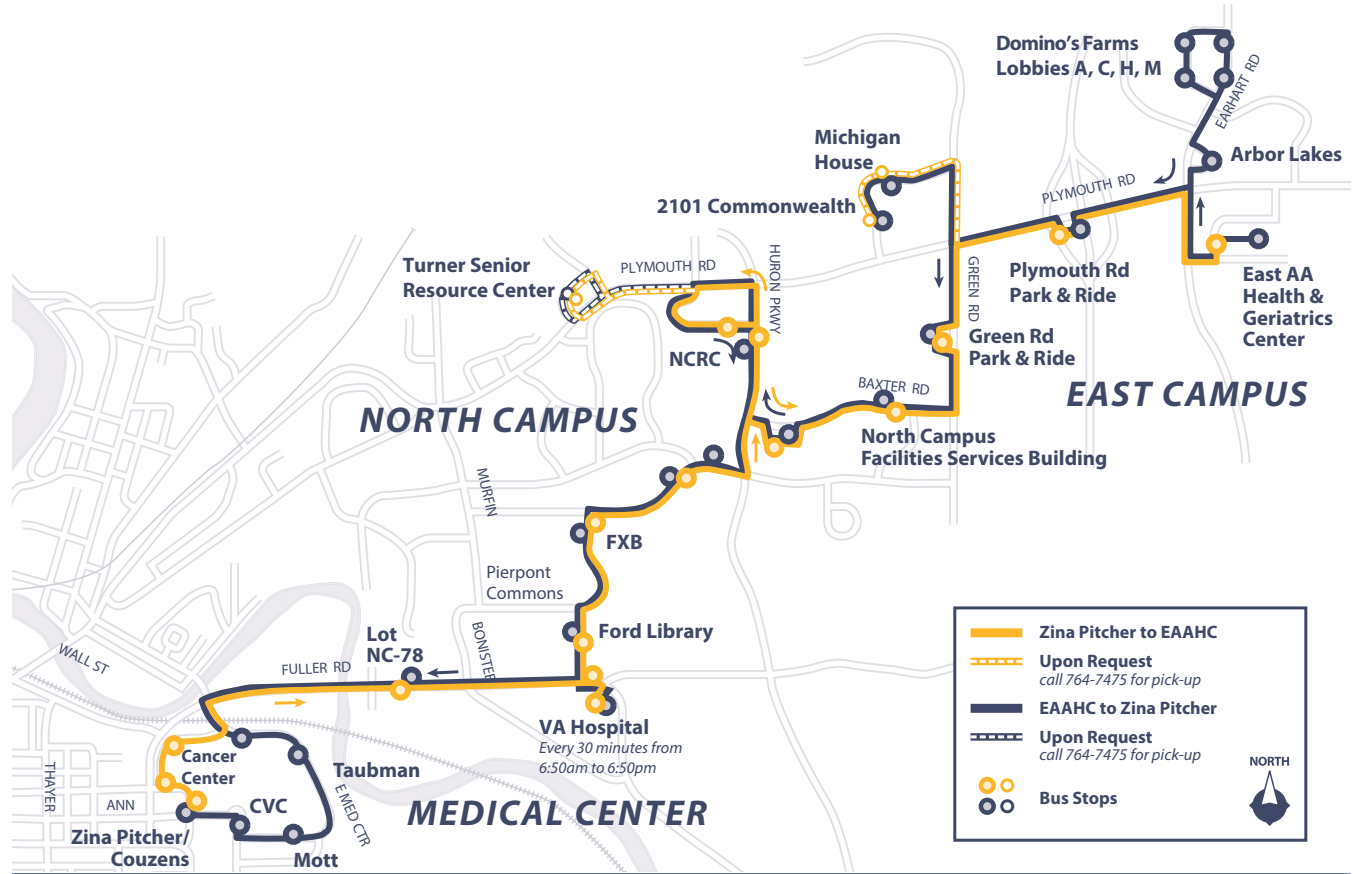

North-East Shuttle

MON-FRI
YEAR-ROUND

Monday-Friday OUTBOUND

Monday-Friday INBOUND

Zina Pitcher	VA*	NCRC	East AA Health Ctr	Dom Farms Lobby A	Plymouth Road P&R	NCRC	VA*	Zina Pitcher
					6:15am	6:30am	---	6:45am
					6:30am	6:45am	6:50am	7:00am
					6:45am	7:00am	---	7:15am
					7:00am	7:15am	7:20am	7:30am
					7:15am	7:30am	---	7:45am
6:45am	6:50am	7:00am	7:15am	7:20am	7:30am	7:45am	7:50am	8:00am
7:00am	---	7:15am	7:30am	7:35am	7:45am	8:00am	---	8:15am
2:45pm	2:49pm	2:54pm	3:00pm	3:06pm	3:15pm			
then continuing every 15 minutes until...								
6:45pm	6:50pm	7:00pm	7:15pm	7:20pm	7:30pm	7:45pm	7:50pm	8:00pm
then continuing every 15 minutes until								
7:45pm	7:52pm	8:00pm						
8:00pm	---	8:15pm						