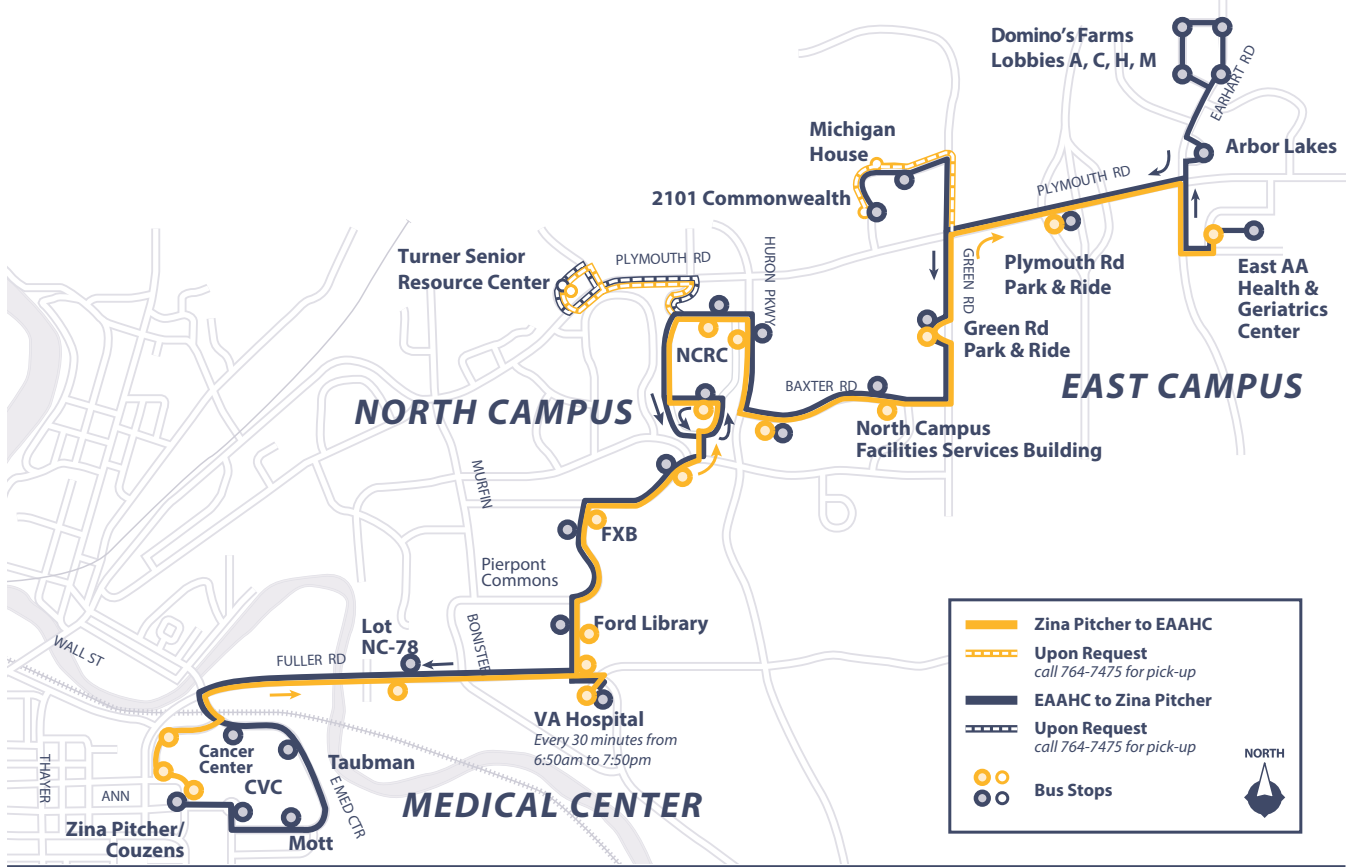

North-East Shuttle

MON-FRI
YEAR-ROUND

Monday-Friday OUTBOUND

Monday-Friday INBOUND

Zina Pitcher	VA*	NCRS North	East AA Health Ctr	Dom Farms Lobby A	Plymouth Road P&R	NCRS South	VA*	Zina Pitcher
					6:15am	6:30am	---	6:45am
					6:30am	6:45am	6:50am	7:00am
					6:45am	7:00am	---	7:15am
					7:00am	7:15am	7:20am	7:30am
					7:15am	7:30am	---	7:45am
6:45am	6:50am	7:00am	7:15am	7:20am	7:30am	7:45am	7:50am	8:00am
7:00am	---	7:15am	7:30am	7:35am	7:45am	8:00am	---	8:15am
then continuing every 15 minutes until...								
6:45pm	6:50pm	7:00pm	7:15pm	7:20pm	7:30pm	7:45pm	7:50pm	8:00pm
then continuing every 15 minutes until								
7:45pm	7:50pm	8:00pm						
8:00pm	---	8:15pm						