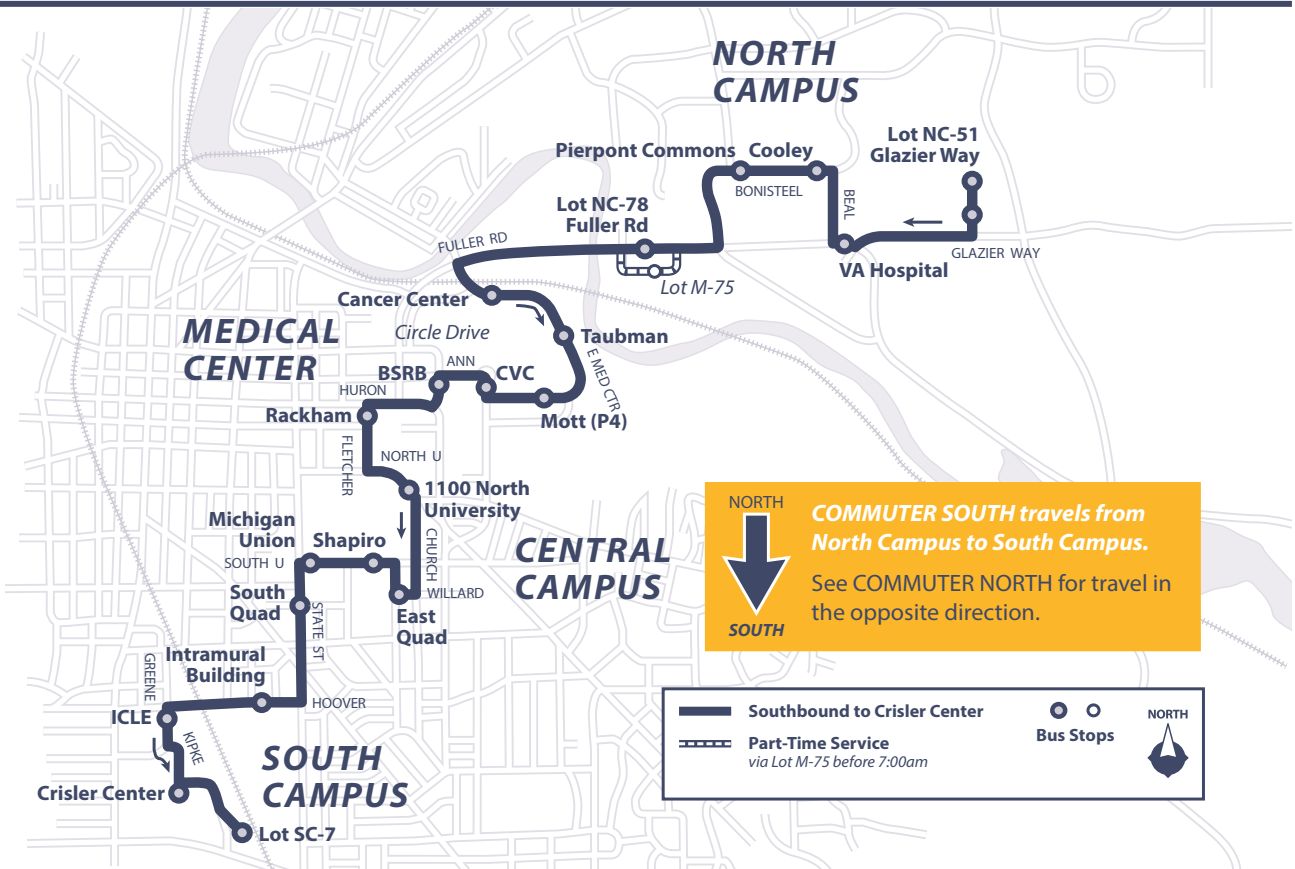

Commuter South

MON-FRI
YEAR-ROUND

Monday–Friday

SOUTH to Crisler Arena

Glazier Way	CCTC-1100 North U.	Kipke Dr
6:30am	6:45am	7:00am
then every 10 minutes until...		
7:50am	8:05am	8:20am
then every 11 minutes until...		
6:50pm	7:05pm	7:20pm
7:00pm	7:10pm	7:30pm
7:10pm	7:25pm	7:40pm
7:20pm	7:40pm	7:50pm
7:30pm	7:55pm	8:00pm
then every 15 minutes until...		
1:00am	1:15am	1:30am

Before 7:00am buses travel via Lot M-75.

See **Med Express** route for additional service from Glazier Way to Medical Center destinations.

Please see ltp.umich.edu for additional schedule details.