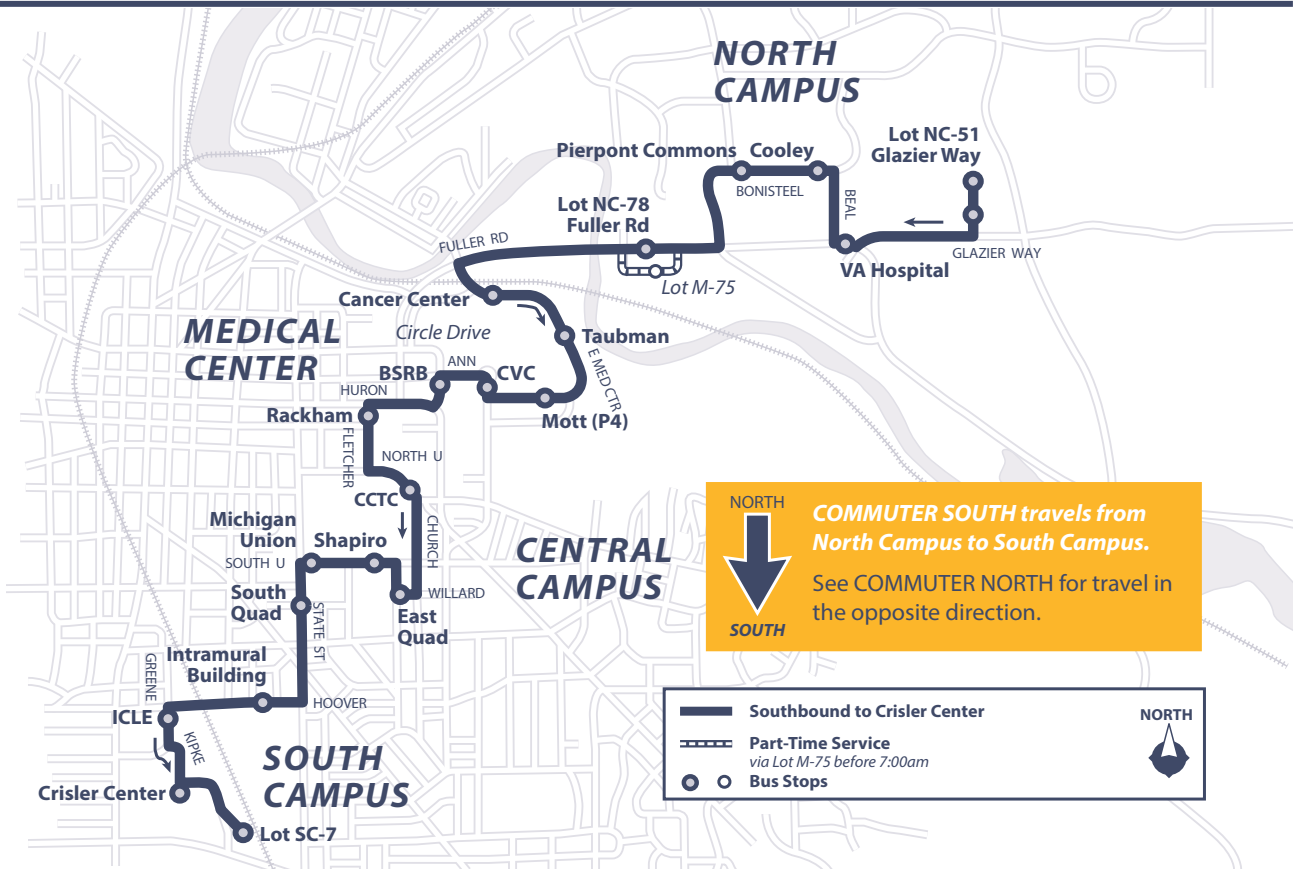

# Commuter South

MON-FRI  
YEAR-ROUND

## Monday–Friday

### SOUTH to Crisler Arena

Glazier Way	CCTC	Kipke Dr
6:30am	6:45am	7:00am
then every <b>10 minutes</b> until...		
7:50am	8:05am	8:20am
then every <b>11 minutes</b> until...		
6:50pm	7:05pm	7:20pm
7:00pm	7:10pm	7:30pm
7:10pm	7:25pm	7:40pm
7:20pm	7:40pm	7:50pm
7:30pm	7:55pm	8:00pm
then every <b>15 minutes</b> until...		
1:00am	1:15am	1:30am

Before 7:00am buses travel via Lot M-75.

See **Med Express** route for additional service from Glazier Way to Medical Center destinations.

Please see [ltp.umich.edu](http://ltp.umich.edu) for additional schedule details.