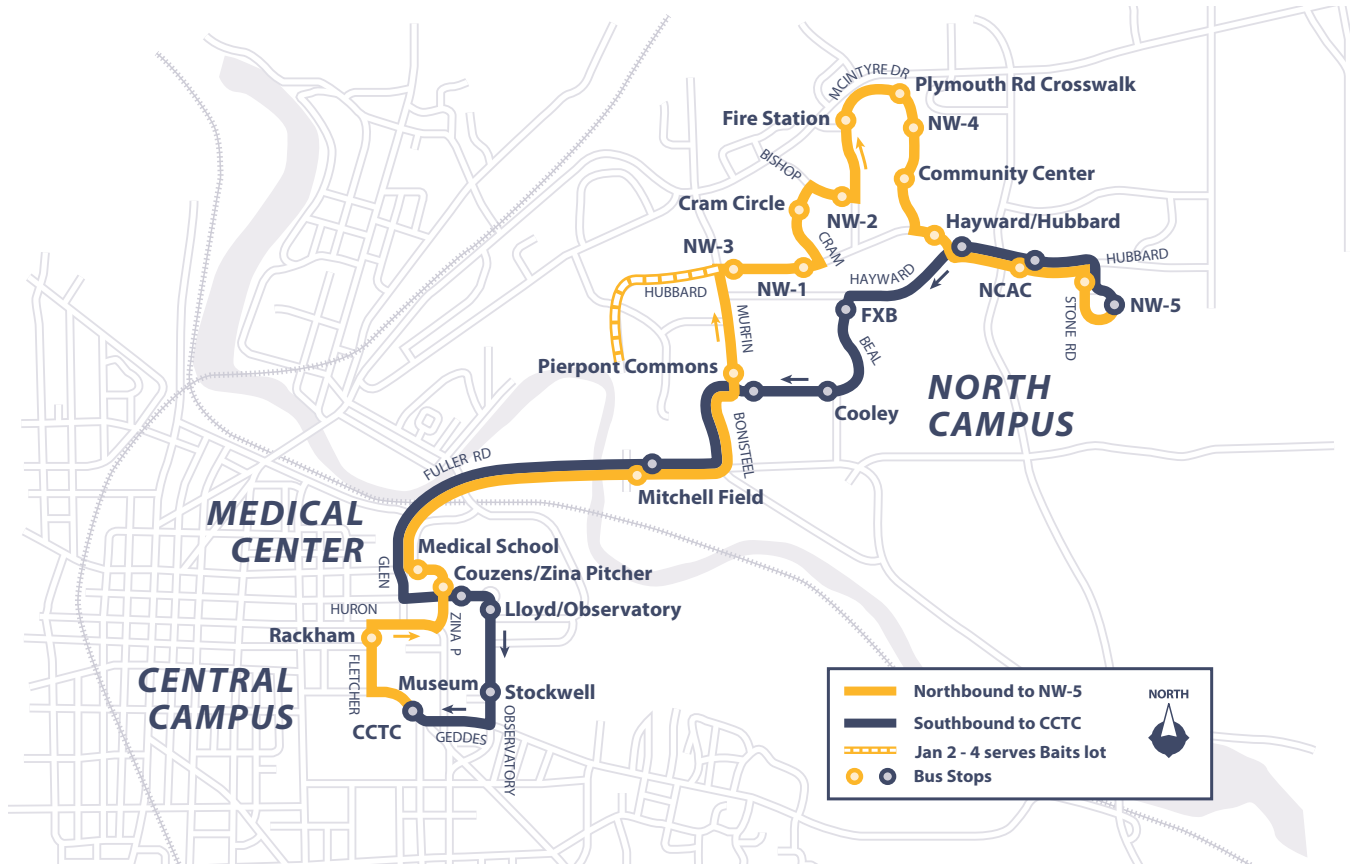

Winter Break Northwood

<i>Monday-Friday</i> North to Baits 1 and NW-5		<i>Monday-Friday</i> South to Museum		<i>Saturday-Sunday</i> North to Baits 1 and NW-5		<i>Monday-Friday</i> South to Museum	
CCTC - Museum	Fire Station	NW-5	CCTC - Museum	CCTC - Museum	Fire Station	NW-5	CCTC - Museum
7:35am	7:50am	7:55am	8:15am	7:35am	7:50am	7:55am	8:15am
then continuing every 40 minutes until...				then continuing every 40 minutes until...			
11:35pm	11:50pm	11:55pm	12:15am	11:35pm	11:50pm	11:55pm	12:15am
12:15am	12:30am	12:35am	---	12:15am	12:30am	12:35am	---

Winter Break Northwood January 2nd - 4th

<i>North to Baits 1 and NW-5</i>			<i>South to Museum</i>	
CCTC - Museum	Baits 1	Fire Station	NW-5	CCTC - Museum
---	7:05am	7:10am	7:15am	7:35am
---	7:25am	7:30am	7:35am	7:55am
7:35am	7:45am	7:50am	7:55am	8:15am
then continuing every 20 minutes until...			then continuing every 20 minutes until...	
11:55pm	12:05am	12:10am	12:15am	12:35am
12:15am	12:25am	12:30am	12:35am	---